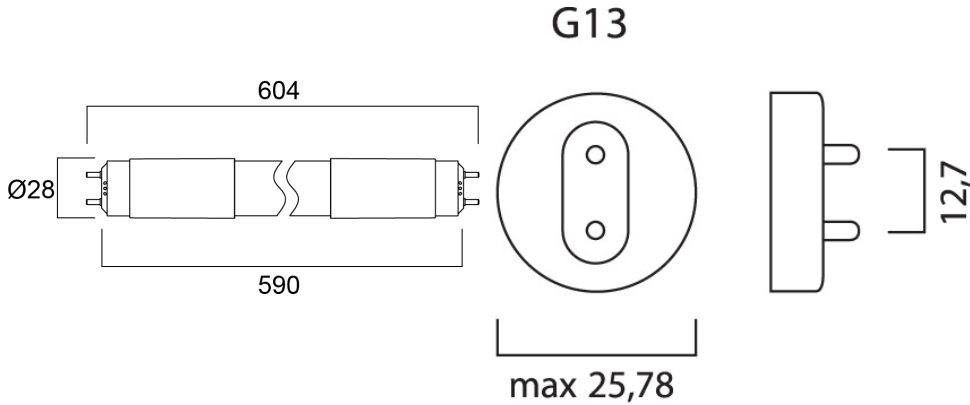

Features

- Energy efficient and affordable LED T8 solution to replace conventional fluorescent T8 lamps
- Omni-directional uniform light distribution thanks to glass tube construction design, same as traditional fluorescent T8 tubes
- Lumen output - 900lm
- High lumen efficacy - 136 lm/W
- Switching cycles - 200,000X
- Average rated life 30,000 hours
- Lamp length - 600mm
- Wide beam angle
- Suitable for general illumination in offices, supermarkets, department stores, parking lots
- Suitable for operation with electromagnetic gears/CCG and direct mains operation (220-240V)
- 3-Year warranty

Product Overview

Product name	ToLEDo NEOS T8 CCG L600 900LM 865 30K RL
Technology	LED
Cap/Base	G13
E-number FI	4941336
Colour temperature (K)	6500
CRI (Ra)	80
Colour Variation Initial (SDCM)	6
Photobiological Risk Group	RG0
Wattage (W)	6.6
IP rating	IP20
Product EAN number	5410288302317
Warranty	3 years

Technical drawings

Data table

GENERAL DATA

Product name	ToLEDo NEOS T8 CCG L600 900LM 865 30K RL
Technology	LED
Cap/Base	G13
Operating temperature range (°C)	-20°C...+45°C
E-number FI	4941336
Warranty	3 years

PHYSICAL DATA

IP rating	IP20
Nominal Product Length (mm)	589
Nominal Product Diameter (mm)	28
Weight (kg)	0.12

PACKAGING

Single packaging type	Carton
Product EAN number	5410288302317
Packaging single width (cm)	2.8
Packaging single depth (cm)	2.8
DUN14 (outer)	15410288302314
Packaging outer length / height (cm)	68.0