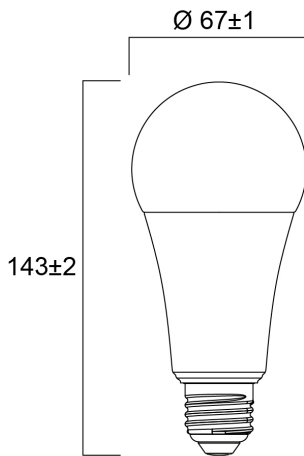

### Technical drawings

## PHYSICAL DATA

Nominal Product Length (mm)	143
Nominal Product Diameter (mm)	67
Weight (kg)	0.083

## PACKAGING

Product EAN number	5410288295978
Packaging single length / height (cm)	13.2
Packaging single width (cm)	6.8
Packaging single depth (cm)	6.8
DUN14 (inner)	15410288295975
Units per outer package	6
Packaging outer length / height (cm)	14.0
Packaging outer width (cm)	21.2
Packaging outer depth (cm)	14.3