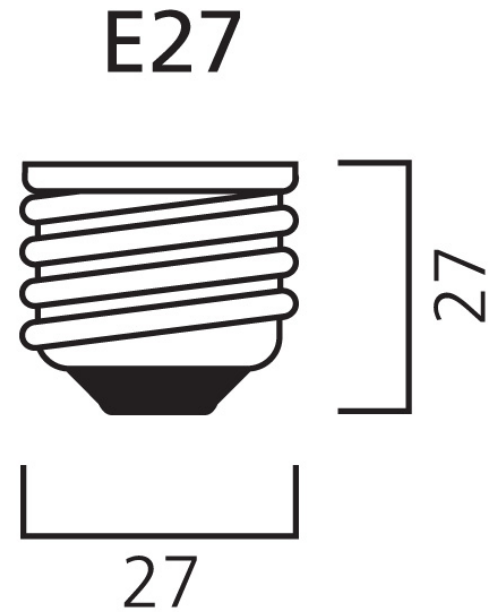

## Product Overview

Product name	ToLEDo GLS V7 1920LM 840 E27 SL
Technology	LED
Watt (Rated) (W)	16.0
Cap/Base	E27
Fixture rating	Open
General application	Education, Hospitality, Residential & Consumer
ETIM Class	EC001959
E-number FI	4740989
Correlated colour temperature (k)	4000
Light colour	Cool White
CRI (Ra)	80
Colour Variation Initial (SDCM)	6
Photobiological Risk Group	RG0
Wattage (W)	16.0
Power consumption (W)	16.0
Dimmable	No
Average life (Nominal) (h)	15000
Product EAN number	5410288295978

## ToLEDo GLS V7 1920LM 840 E27 SL 0029597

Warranty

3 years

Useful luminous flux (#use)

1920

### Technical drawings

## PHYSICAL DATA

Nominal Product Length (mm)	143
Nominal Product Diameter (mm)	67
Weight (kg)	0.083