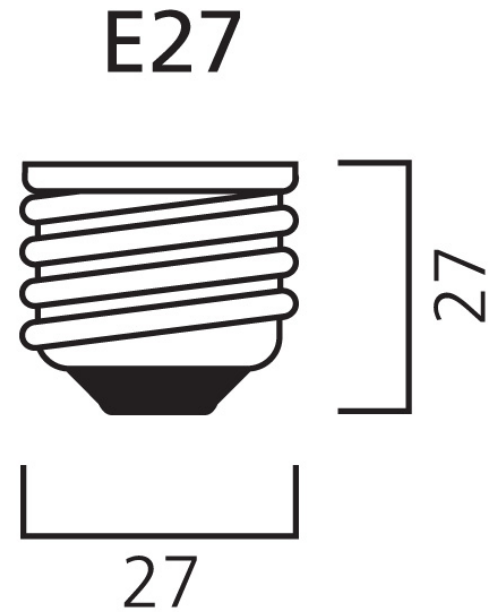

Product Overview

Product name	ToLEDo GLS V7 1920LM 865 E27 SL
Technology	LED
Watt (Rated) (W)	16.0
Cap/Base	E27
Fixture rating	Open
General application	Education, Hospitality, Residential & Consumer
ETIM Class	EC001959
E-number FI	4740990
Correlated colour temperature (k)	6500
Light colour	Daylight
CRI (Ra)	80
Colour Variation Initial (SDCM)	6
Photobiological Risk Group	RG0
Wattage (W)	16.0
Power consumption (W)	16.0
Dimmable	No
Average life (Nominal) (h)	15000
Product EAN number	5410288295985

ToLEDo GLS V7 1920LM 865 E27 SL 0029598

Warranty

3 years

Useful luminous flux (#use)

1920

Technical drawings

Data table

GENERAL DATA

Product name	ToLEDo GLS V7 1920LM 865 E27 SL
Technology	LED
Watt (Rated) (W)	16.0
Cap/Base	E27
Fixture rating	Open
General application	Education, Hospitality, Residential & Consumer
Operating temperature range (°C)	-20°C...+40°C
Performance ambient temperature Tq (°C)	25
ETIM Class	EC001959

Product EAN number	5410288295985
Packaging single length / height (cm)	13.2
Packaging single width (cm)	6.8
Packaging single depth (cm)	6.8
DUN14 (inner)	15410288295982
Units per outer package	6
Packaging outer length / height (cm)	14.0
Packaging outer width (cm)	21.2
Packaging outer depth (cm)	14.3