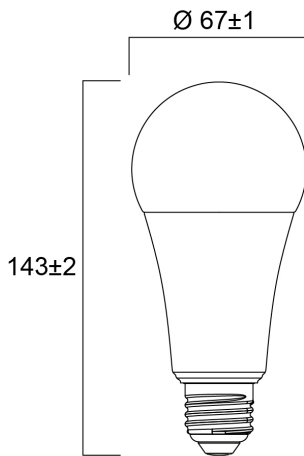

ToLEDo GLS V7 1920LM 865 E27 SL 0029598

Warranty

3 years

Useful luminous flux (#use)

1920

Technical drawings

Data table

GENERAL DATA

Product EAN number	5410288295985
Packaging single length / height (cm)	13.2
Packaging single width (cm)	6.8
Packaging single depth (cm)	6.8
DUN14 (inner)	15410288295982
Units per outer package	6
Packaging outer length / height (cm)	14.0
Packaging outer width (cm)	21.2
Packaging outer depth (cm)	14.3