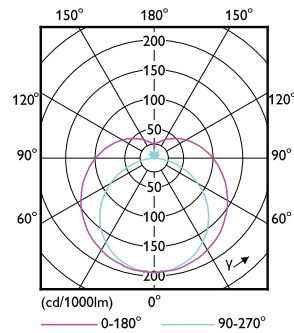

Light Distribution Diagram - CorePro LEDtube HF 1500mm HO 26.7W 865T5