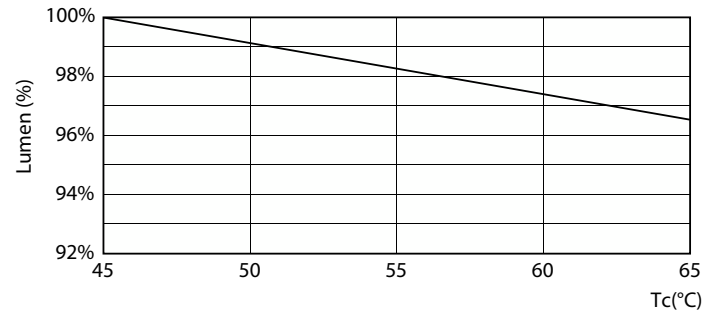

Lumen Maintenance Diagram - CorePro LEDtube HF 1500mm HO 26.7W 865T5