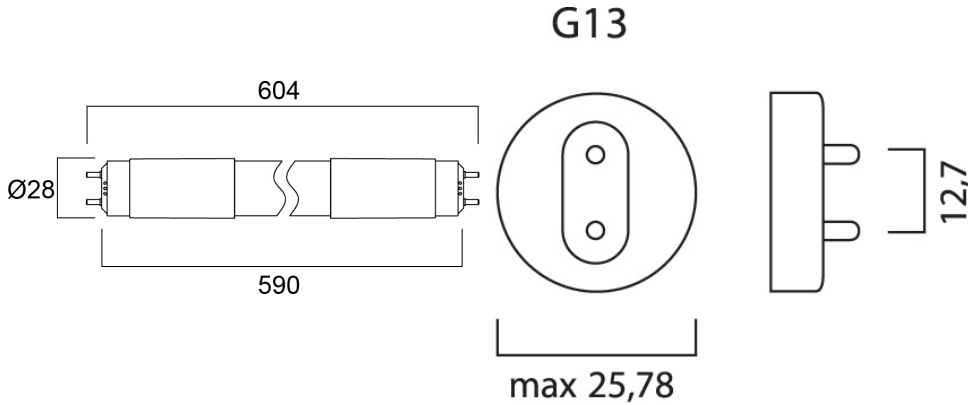

Features

- Energy efficient and affordable LED T8 solution to replace conventional fluorescent T8 lamps
- Omni-directional uniform light distribution thanks to glass tube construction design, same as traditional fluorescent T8 tubes
- Lumen output - 900lm
- High lumen efficacy - 136 lm/W
- Switching cycles - 200,000X
- Average rated life 30,000 hours
- Lamp length - 600mm
- Wide beam angle
- Suitable for general illumination in offices, supermarkets, department stores, parking lots
- Suitable for operation with electromagnetic gears/CCG and direct mains operation (220-240V)
- 3-Year warranty

Product Overview

Product name	ToLEDo NEOS T8 CCG L600 900LM 840 30K RL
Technology	LED
Cap/Base	G13
E-number FI	4941335
Colour temperature (K)	4000
CRI (Ra)	80
Colour Variation Initial (SDCM)	6
Photobiological Risk Group	RG0
Wattage (W)	6.6
IP rating	IP20
Product EAN number	5410288302300
Warranty	3 years

Technical drawings

Data table

GENERAL DATA

Product name	ToLEDo NEOS T8 CCG L600 900LM 840 30K RL
Technology	LED
Cap/Base	G13
Operating temperature range (°C)	-20°C...+45°C
E-number FI	4941335
Warranty	3 years

PHYSICAL DATA

IP rating	IP20
Nominal Product Length (mm)	589
Nominal Product Diameter (mm)	28
Weight (kg)	0.12

PACKAGING

Single packaging type	Carton
Product EAN number	5410288302300
Packaging single width (cm)	2.8
Packaging single depth (cm)	2.8
DUN14 (outer)	15410288302307
Packaging outer length / height (cm)	68.0