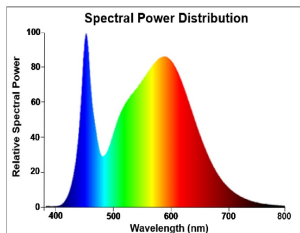

ToLEDo NEOS T8 CCG and AC

ToLEDo NEOS T8 CCG L600 900LM 840 30K RL
0030230

TECHNICAL DRAWINGS