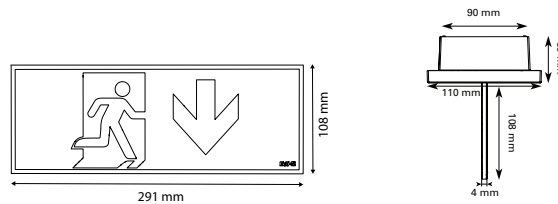

Light Source:
LED strip

Material:
Diffuser polycarbonate
Edge Light Panel
polycarbonate and PMMA
Protection degree IP40

Installation options:
Compatible with false ceiling
adaptor and finishing frame
20m and 30m viewing distance
4 mm thickness panel
Single and double sided edge
panel for ceiling mounting

The additional light provided by the luminaire through the opal diffuser contributes to the escape route lighting (possible spacing up to 12m with NexiTech LED 500, 14.9m with NexiTech LED 1000).

The standard edge light panel with opaque cover make NexiTech LED luminaires a solution for pure Exit Sign. All new Edge Light Panel are available in two versions: 20 and 30m viewing distance. The illumination of the ISO format pictogram is homogenous and complies with EN1838.