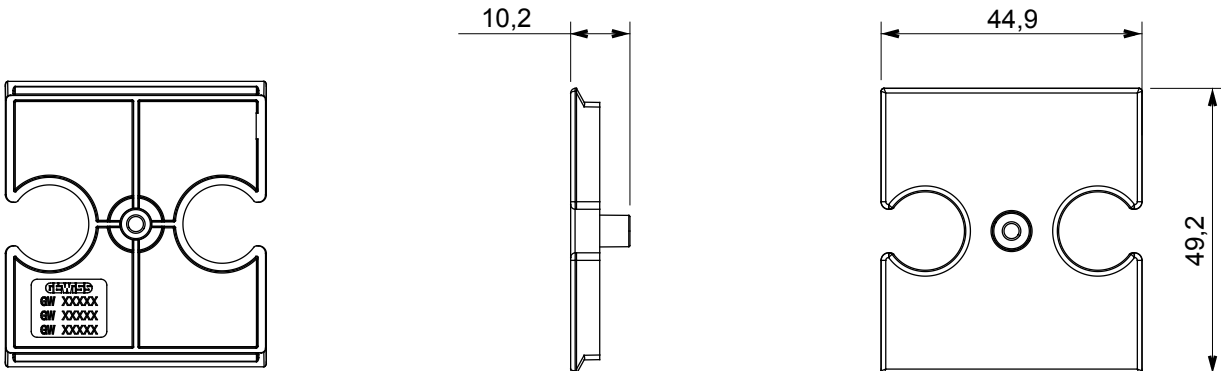

Wide range of control devices, sockets for power supply (conforming to national and international standards) signal pick-up, climate control, comfort management, technical alarm signalling and emergency lighting management. The ChoruSmart modular devices are available in five colours, glossy white, satin white, natural beige, satin black and lacquered titanium and in various sizes from 1/2, 1, 2 and 3 modules. Thanks to the mounting supports for rectangular, square and round boxes, endless combinations can be created with the ChoruSmart range of plates.

Description	For TV-R base	Colour	Natural satin beige
Characteristics	Cover for antenna sockets	No. holes	2
Electrocod	0122	Material	Technopolymer

DIMENSIONAL

STANDARDS/APPROVALS