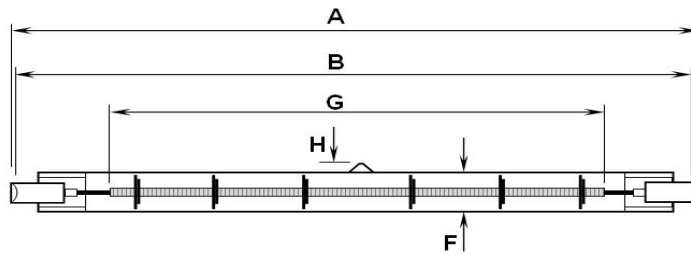

# Lamp Product Data Specification

Lamp Product Code: **5424102D**

Version No.: **2**

Issue Date: **25.05.2006**

Coating Coverage (where applic.) :-

Dimensions (in mm) :-

(Overall Length) A	117.6
(Inside Cap to Cap Length) B	0
(Lead Length) C	N/A
(Secondary Length) D	0
(UnHeated/Other Length) E	0
(Tube Dia) F	10.5
(Heat Length) G	60
(Pip Height) H	0

Additional Data:

Technical Data :-

Volts	240
Watts	100
Finish	Clear
Cap	R7s
Colour Temp. (°K)	2550
Life (hrs)	5000
Burning Position	Horizontal
Leads	0
Termination	N/A

**IMPORTANT:** Please refer all enquiries to our offices for alternatives &/or changes.