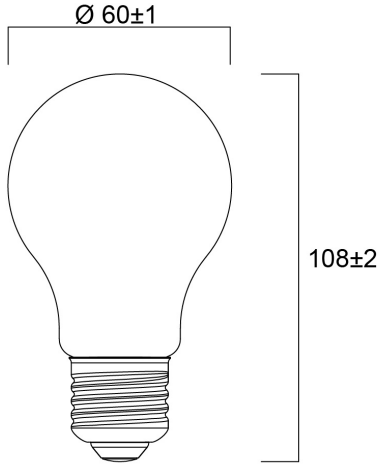

Technical drawings

Data table

GENERAL DATA

Product name	ToLEDo Platinum RT GLS ST 840LM 840 E27 SL
Technology	LED
Cap/Base	E27
Fixture rating	Open
Operating temperature range (°C)	-20°C...+40°C
E-number FI	4741174
Warranty	5 years

OPTICAL DATA

Colour temperature (K)	4000
CRI (Ra)	80
Colour Variation Initial (SDCM)	6
Photobiological Risk Group	RG1

ELECTRICAL DATA