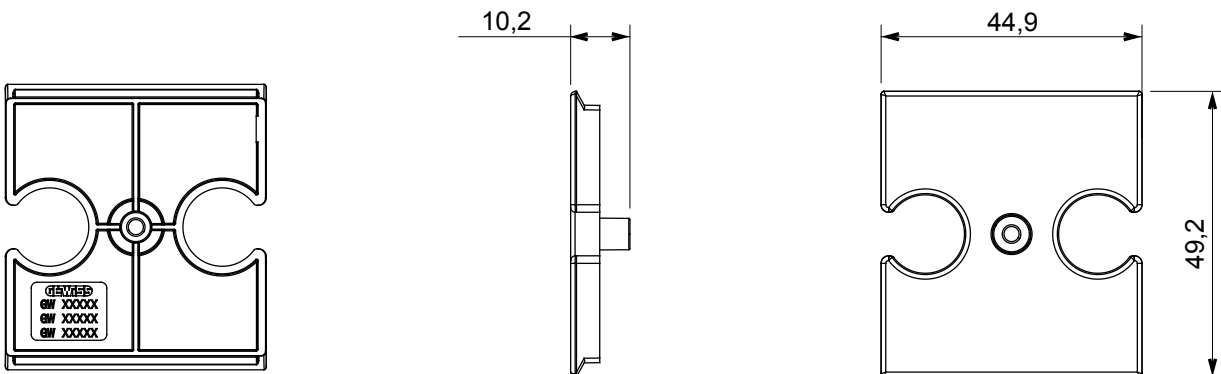

Wide range of control devices, sockets for power supply (conforming to national and international standards) signal pick-up, climate control, comfort management, technical alarm signalling and emergency lighting management. The ChoruSmart modular devices are available in five colours, glossy white, satin white, natural beige, satin black and lacquered titanium and in various sizes from 1/2, 1, 2 and 3 modules. Thanks to the mounting supports for rectangular, square and round boxes, endless combinations can be created with the ChoruSmart range of plates.

Description	For TV/R-SAT base	Colour	Natural satin beige
Characteristics	Cover for antenna sockets	No. holes	2
Electrocod	0122	Material	Technopolymer

DIMENSIONAL

STANDARDS/APPROVALS