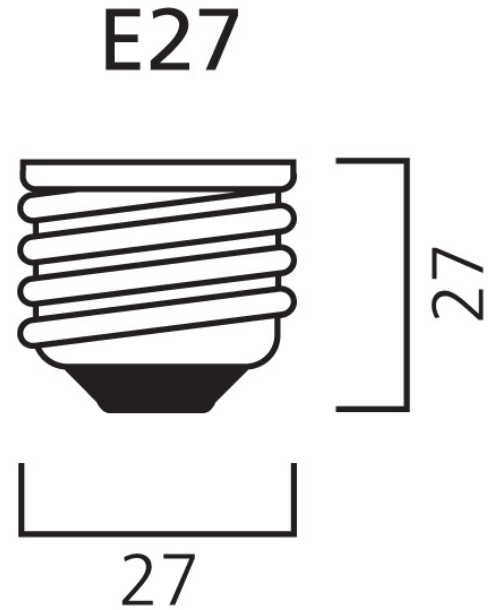

ToLEDo Ball V7 250LM 827 E27 SL 0029619

Warranty	3 years
Useful luminous flux (#use)	250

Technical drawings

Data table

GENERAL DATA

Product name	ToLEDo Ball V7 250LM 827 E27 SL
Technology	LED
Watt (Rated) (W)	2.5
Cap/Base	E27
Fixture rating	Open
General application	Hospitality, Residential & Consumer
Operating temperature range (°C)	-20°C...+40°C
Performance ambient temperature Tq (°C)	25
ETIM Class	EC001959