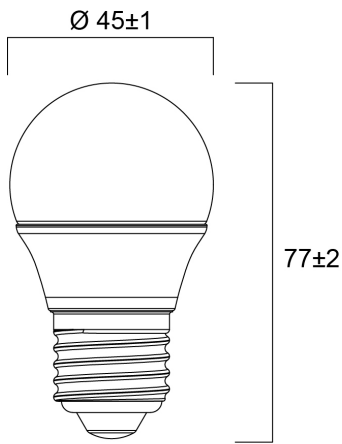

ToLEDo Ball V7 250LM 827 E27 SL 0029619

Warranty	3 years
Useful luminous flux (#use)	250

Technical drawings

Data table

GENERAL DATA

Product name	ToLEDo Ball V7 250LM 827 E27 SL
Technology	LED
Watt (Rated) (W)	2.5
Cap/Base	E27
Fixture rating	Open
General application	Hospitality, Residential & Consumer
Operating temperature range (°C)	-20°C...+40°C
Performance ambient temperature Tq (°C)	25
ETIM Class	EC001959