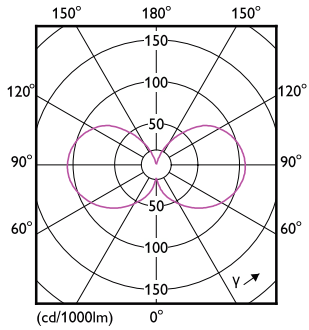

MASTER LEDbulb Ultra Efficient

Fotometrische gegevens

Light Distribution Diagram - MAS LEDBulbND4-60W E27 840 A60 CL G EELA