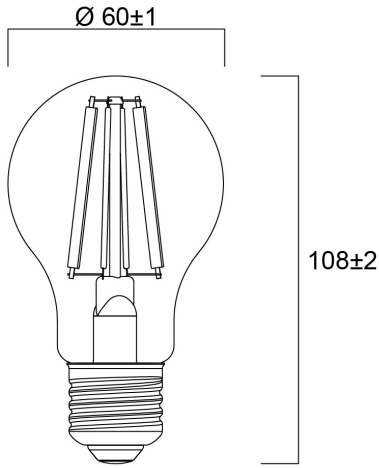

Product Overview

Product name	ToLEDo Platinum RT GLS CL 840LM 840 E27 SL
Technology	LED
Cap/Base	E27
Fixture rating	Open
E-number FI	4741172
Colour temperature (K)	4000
CRI (Ra)	80
Colour Variation Initial (SDCM)	6
Photobiological Risk Group	RG1
Wattage (W)	4
IP rating	IP20
Product EAN number	5410288301372
Warranty	5 years

Technical drawings

Data table

GENERAL DATA

Product name	ToLEDo Platinum RT GLS CL 840LM 840 E27 SL
Technology	LED
Cap/Base	E27
Fixture rating	Open
Operating temperature range (°C)	-20°C...+40°C
E-number FI	4741172
Warranty	5 years

LIFETIME DATA

Lifespan L70 B50	50000
------------------	-------

PHYSICAL DATA

IP rating	IP20
Nominal Product Diameter (mm)	60
Weight (kg)	0.05

PACKAGING

Single packaging type	Carton
Product EAN number	5410288301372
Packaging single width (cm)	6.6
Packaging single depth (cm)	12.0
DUN14 (outer)	15410288301379
Packaging outer length / height (cm)	20.6