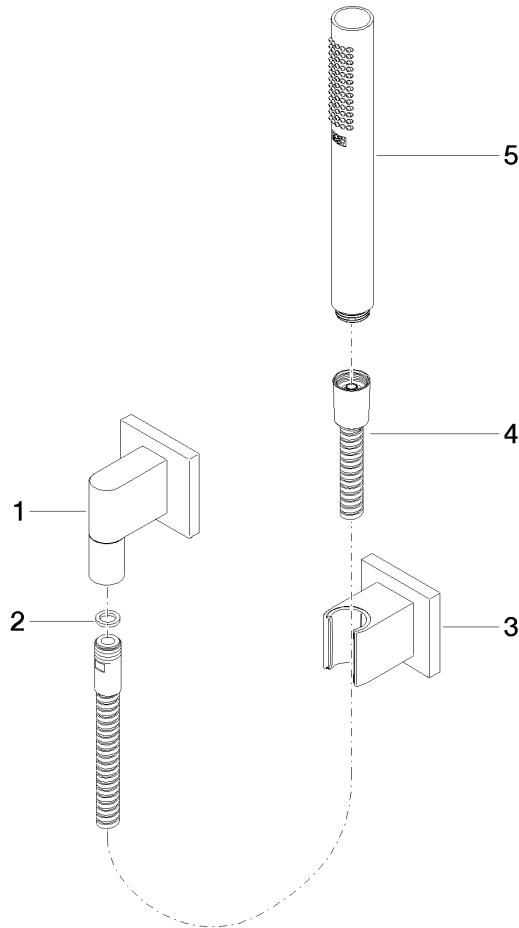

**Technical data:**

- rosette for shower holder 60 x 60mm
- rosette for wall elbow 60 x 60mm
- 1/2" wall elbow

**Notes:**

Intrinsic protection against back flow.

Recommended miscellaneous

**Concealed wall elbow -**

- min. recess depth 90 mm
- max. recess depth 163 mm

35 085 970 90

27 808 980 Product version up to 6/3/2020

mm [inches]

Flow rate chart

Codes & Standards

DIN 4109

EN 1717

### Spare parts list

No.	Item Number	Name	Quantity used	Delivery time
1	28 450 980-08	Wall elbow - Platinum	1.00	54
4	90 30 02 072 00-08	Metal shower hose 1/2" x 3/8" x 1250 mm - Platinum	1.00	54
3	28 050 980-08	Wall bracket - Platinum	1.00	54
2	90 14 20 026 00 90	Washer 14 x 8 x 2 mm Centellen WS 3820 -	1.00	14
5	90 12 11 140 40-08	Bar-type hand shower 15 l/min. - Platinum	1.00	-