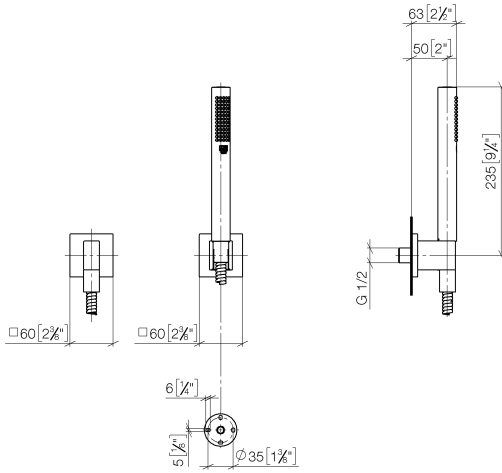

27 808 980 Product version up to 6/3/2020

- COMPACT RAIN, max. flow rate 15 l/min (at 3 bar)
- 3/8" shower outlet
- metal shower hose 1250mm with integrated anti-twist protection
- with anti-scale system

**Technical data:**

- rosette for shower holder 60 x 60mm
- rosette for wall elbow 60 x 60mm
- 1/2" wall elbow

**Notes:**

Intrinsic protection against back flow.

Recommended miscellaneous

**Concealed wall elbow -**

- min. recess depth 90 mm
- max. recess depth 163 mm

35 085 970 90

27 808 980 Product version up to 6/3/2020

mm [inches]

Flow rate chart

Codes & Standards

DIN 4109

EN 1717

### Spare parts list

No.	Item Number	Name	Quantity used	Delivery time
1	28 450 980-08	Wall elbow - Platinum	1.00	54
4	90 30 02 072 00-08	Metal shower hose 1/2" x 3/8" x 1250 mm - Platinum	1.00	54
3	28 050 980-08	Wall bracket - Platinum	1.00	54
2	90 14 20 026 00 90	Washer 14 x 8 x 2 mm Centellen WS 3820 -	1.00	14
5	90 12 11 140 40-08	Bar-type hand shower 15 l/min. - Platinum	1.00	-