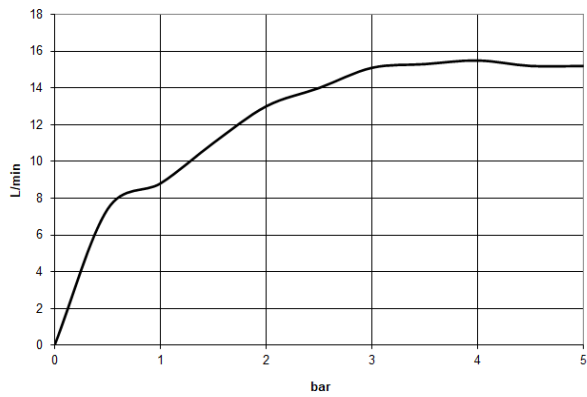

**Technical data:**

- rosette for shower holder 60 x 60mm
- rosette for wall elbow 60 x 60mm
- 1/2" wall elbow

**Notes:**

Intrinsic protection against back flow.

Recommended miscellaneous

**Concealed wall elbow -**

- min. recess depth 90 mm
- max. recess depth 163 mm

35 085 970 90

27 808 980 Product version up to 6/3/2020

mm [inches]

Flow rate chart

Codes & Standards

DIN 4109

EN 1717