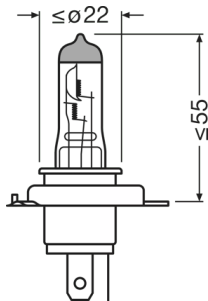

Electrical Data

Power input	75 / 68 W ¹⁾
Nominal voltage	12.0 V
Nominal wattage	60/55 W
Test voltage	13.2 V

¹⁾ Maximum

Photometric Data

Nominal luminous flux	1650/1000 lm
Luminous flux tolerance	±15 % / ±15 %

Physical Attributes & Dimensions

Diameter	16.5 mm
Product weight	25.90 g
Length	82.0 mm
Lamp base	P43t

Lifetime Data

Lifespan B3	250 / 400 hr ¹⁾
Lifespan Tc	500 / 900 hr ¹⁾

¹⁾ Filament 1 / Filament 2

Product datasheet