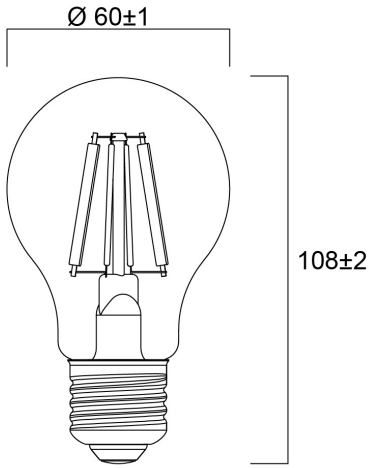

Technical drawings

Data table

GENERAL DATA

Product name	ToLEDo Platinum RT GLS CL 485LM 840 E27 SL
Technology	LED
Cap/Base	E27
Fixture rating	Open
Operating temperature range (°C)	-20°C...+40°C
E-number FI	4741170
Warranty	5 years

OPTICAL DATA

Colour temperature (K)	4000
CRI (Ra)	80
Colour Variation Initial (SDCM)	6
Photobiological Risk Group	RG1

ELECTRICAL DATA