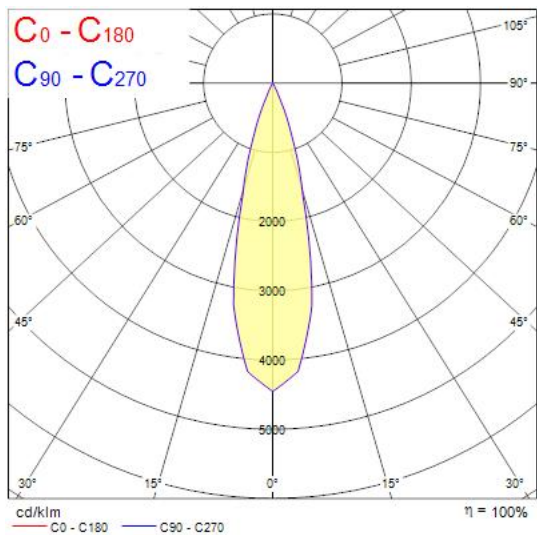

Concord

MYRIAD ADJ ROUND WHITE 2700K PHDIM SILVER BZ
2058031

Warranty

5 years

Photometry