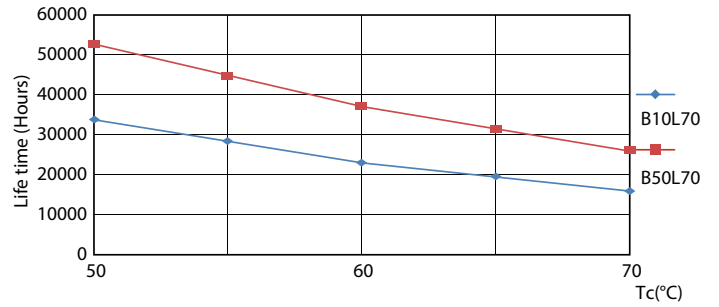

LifetimeVsTc

CorePro LEDtube Universal T8

Levensduur

FailureRate