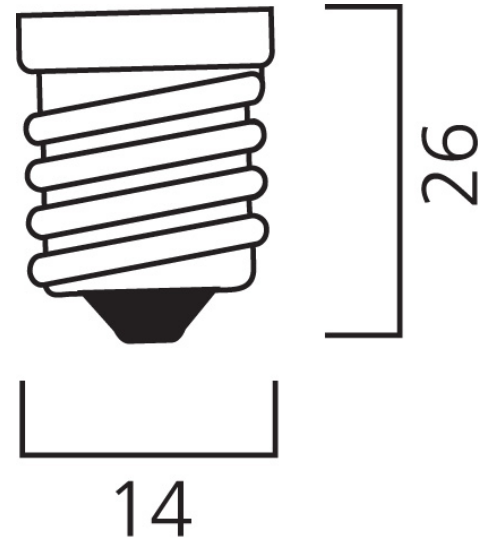

Product Overview

Product name	ToLEDo Candle 470LM 827 E14 SL4
Technology	LED
Watt (Rated) (W)	4.5
Cap/Base	E14
Fixture rating	Open
General application	Residential & Consumer
ETIM Class	EC001959
Correlated colour temperature (k)	2700
Light colour	Homelight
CRI (Ra)	80
Colour Variation Initial (SDCM)	6
Photobiological Risk Group	RG0
Wattage (W)	4.5
Power consumption (W)	4.5
Dimmable	No
Average life (Nominal) (h)	12000
Product EAN number	5410288296449
Warranty	2 years

ToLEDo Candle 470LM 827 E14 SL4 0029644

Useful luminous flux (#use)

470

Technical drawings

Data table

GENERAL DATA

Product name	ToLEDo Candle 470LM 827 E14 SL4
Technology	LED
Watt (Rated) (W)	4.5
Cap/Base	E14
Fixture rating	Open
General application	Residential & Consumer
Operating temperature range (°C)	-20°C...+40°C
Performance ambient temperature Tq (°C)	25
ETIM Class	EC001959
Warranty	2 years

Product EAN number	5410288296449
Packaging single length / height (cm)	14.6
Packaging single width (cm)	3.8
Packaging single depth (cm)	11.0
DUN14 (inner)	15410288296446
Units per outer package	6
Packaging outer length / height (cm)	23.3
Packaging outer width (cm)	15.0
Packaging outer depth (cm)	12.0