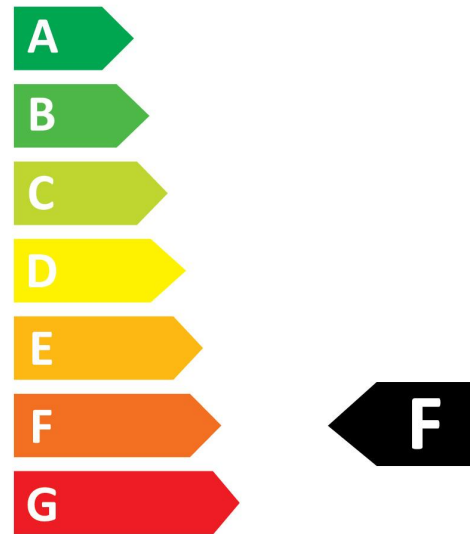

Product Overview

Product name	ToLEDo Candle 470LM 827 E14 SL4
Technology	LED
Watt (Rated) (W)	4.5
Cap/Base	E14
Fixture rating	Open
General application	Residential & Consumer
ETIM Class	EC001959
Correlated colour temperature (k)	2700
Light colour	Homelight
CRI (Ra)	80
Colour Variation Initial (SDCM)	6
Photobiological Risk Group	RG0
Wattage (W)	4.5
Power consumption (W)	4.5
Dimmable	No
Average life (Nominal) (h)	12000
Product EAN number	5410288296449
Warranty	2 years

OPTICAL DATA

Useful luminous flux (#use)	470
Luminous flux (Rated) (lm)	470
Correlated colour temperature (k)	2700
Light colour	Homelight
CRI (Ra)	80
Colour Variation Initial (SDCM)	6
Photobiological Risk Group	RG0
Lumen maintenance at end of nominal life (%)	70

SYLVANIA

ToLEDo Candle 470LM 827 E14 SL4
0029644

Energy label

0029644

5
kWh/1000h

2019/2015

0029644

5
kWh/1000h