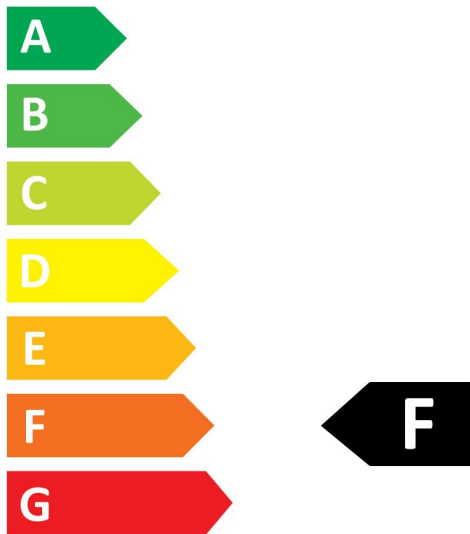

5
kWh/1000h

2019/2015