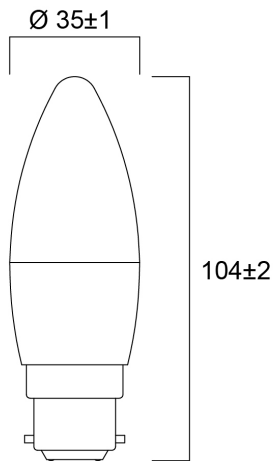

Product Overview

Product name	ToLEDo Candle 470LM 827 E14 SL4
Technology	LED
Watt (Rated) (W)	4.5
Cap/Base	E14
Fixture rating	Open
General application	Residential & Consumer
ETIM Class	EC001959
Correlated colour temperature (k)	2700
Light colour	Homelight
CRI (Ra)	80
Colour Variation Initial (SDCM)	6
Photobiological Risk Group	RG0
Wattage (W)	4.5
Power consumption (W)	4.5
Dimmable	No
Average life (Nominal) (h)	12000
Product EAN number	5410288296449
Warranty	2 years

ToLEDo Candle 470LM 827 E14 SL4 0029644

Useful luminous flux (#use)

470

Technical drawings

Data table

GENERAL DATA

Product name	ToLEDo Candle 470LM 827 E14 SL4
Technology	LED
Watt (Rated) (W)	4.5
Cap/Base	E14
Fixture rating	Open
General application	Residential & Consumer
Operating temperature range (°C)	-20°C...+40°C
Performance ambient temperature Tq (°C)	25
ETIM Class	EC001959
Warranty	2 years

LIFETIME DATA

Lifespan L70 B50	12000
Average life (Nominal) (h)	12000
Average life (Rated) (h)	12000

PHYSICAL DATA

Nominal Product Length (mm)	104
Nominal Product Diameter (mm)	35
Weight (kg)	0.076

PACKAGING

Product EAN number	5410288296449
Packaging single length / height (cm)	14.6
Packaging single width (cm)	3.8
Packaging single depth (cm)	11.0
DUN14 (inner)	15410288296446
Units per outer package	6
Packaging outer length / height (cm)	23.3
Packaging outer width (cm)	15.0
Packaging outer depth (cm)	12.0