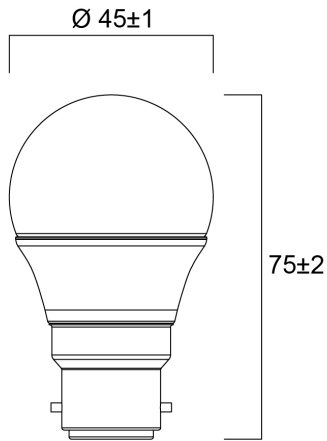

Product Overview

Product name	ToLEDo Ball 470LM 827 E14 SL4
Technology	LED
Watt (Rated) (W)	4.5
Cap/Base	E14
Fixture rating	Open
General application	Residential & Consumer
ETIM Class	EC001959
Correlated colour temperature (k)	2700
Light colour	Homelight
CRI (Ra)	80
Colour Variation Initial (SDCM)	6
Photobiological Risk Group	RG0
Wattage (W)	4.5
Power consumption (W)	4.5
Dimmable	No
Average life (Nominal) (h)	15000
Product EAN number	5410288296470
Warranty	2 years

ToLEDo Ball 470LM 827 E14 SL4 0029647

Useful luminous flux (#use)

470

Technical drawings

Data table

GENERAL DATA

Product name	ToLEDo Ball 470LM 827 E14 SL4
Technology	LED
Watt (Rated) (W)	4.5
Cap/Base	E14
Fixture rating	Open
General application	Residential & Consumer
Operating temperature range (°C)	-20°C...+40°C
Performance ambient temperature Tq (°C)	25
ETIM Class	EC001959
Warranty	2 years

Product EAN number	5410288296470
Packaging single length / height (cm)	19.0
Packaging single width (cm)	4.6
Packaging single depth (cm)	9.5
DUN14 (inner)	15410288296477
Units per outer package	6
Packaging outer length / height (cm)	28.8
Packaging outer width (cm)	19.7
Packaging outer depth (cm)	10.3