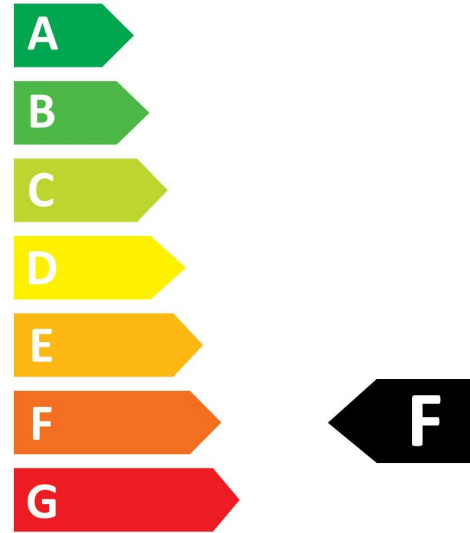

OPTICAL DATA

Useful luminous flux (#use)	470
Luminous flux (Rated) (lm)	470
Correlated colour temperature (k)	2700
Light colour	Homelight
CRI (Ra)	80
Colour Variation Initial (SDCM)	6
Photobiological Risk Group	RG0
Lumen maintenance at end of nominal life (%)	70

SYLVANIA

ToLEDo Ball 470LM 827 E14 SL4
0029647

Energy label

0029647

5
kWh/1000h

2019/2015

0029647

5
kWh/1000h