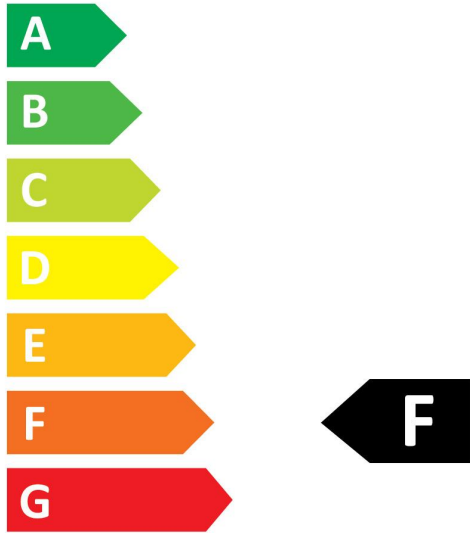

0029647

5
kWh/1000h

2019/2015