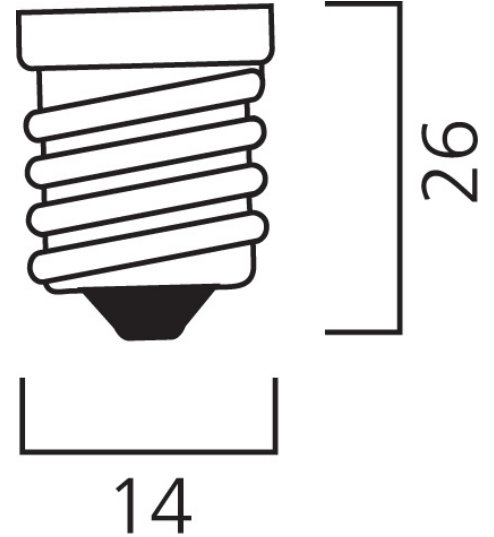

Product Overview

Product name	ToLEDo Ball 470LM 827 E14 SL4
Technology	LED
Watt (Rated) (W)	4.5
Cap/Base	E14
Fixture rating	Open
General application	Residential & Consumer
ETIM Class	EC001959
Correlated colour temperature (k)	2700
Light colour	Homelight
CRI (Ra)	80
Colour Variation Initial (SDCM)	6
Photobiological Risk Group	RG0
Wattage (W)	4.5
Power consumption (W)	4.5
Dimmable	No
Average life (Nominal) (h)	15000
Product EAN number	5410288296470
Warranty	2 years

ToLEDo Ball 470LM 827 E14 SL4 0029647

Useful luminous flux (#use)

470

Technical drawings

Data table

GENERAL DATA

Product name	ToLEDo Ball 470LM 827 E14 SL4
Technology	LED
Watt (Rated) (W)	4.5
Cap/Base	E14
Fixture rating	Open
General application	Residential & Consumer
Operating temperature range (°C)	-20°C...+40°C
Performance ambient temperature Tq (°C)	25
ETIM Class	EC001959
Warranty	2 years

Product EAN number	5410288296470
Packaging single length / height (cm)	19.0
Packaging single width (cm)	4.6
Packaging single depth (cm)	9.5
DUN14 (inner)	15410288296477
Units per outer package	6
Packaging outer length / height (cm)	28.8
Packaging outer width (cm)	19.7
Packaging outer depth (cm)	10.3