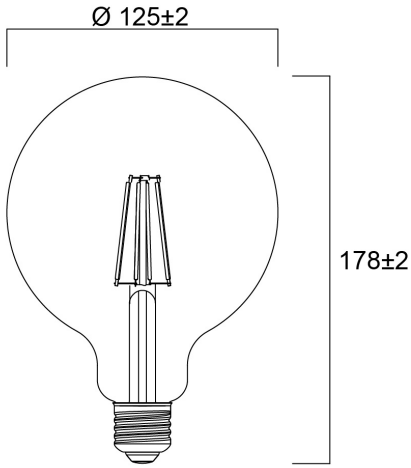

Product Overview

Product name	ToLEDo Platinum RT G120 CL 840LM 827 E27 SL
Technology	LED
Cap/Base	E27
Fixture rating	Open
E-number FI	4741177
Colour temperature (K)	2700
CRI (Ra)	80
Colour Variation Initial (SDCM)	6
Photobiological Risk Group	RG1
Wattage (W)	4
IP rating	IP20
Product EAN number	5410288301358
Warranty	5 years

Technical drawings

Data table

GENERAL DATA

Product name	ToLEDo Platinum RT G120 CL 840LM 827 E27 SL
Technology	LED
Cap/Base	E27
Fixture rating	Open
Operating temperature range (°C)	-20°C...+40°C
E-number FI	4741177
Warranty	5 years

LIFETIME DATA

Lifespan L70 B50	50000
------------------	-------

PHYSICAL DATA

IP rating	IP20
Nominal Product Diameter (mm)	125
Weight (kg)	0.08

PACKAGING

Single packaging type	Carton
Product EAN number	5410288301358
Packaging single width (cm)	13.0
Packaging single depth (cm)	19.0
DUN14 (outer)	15410288301355
Packaging outer length / height (cm)	80.3