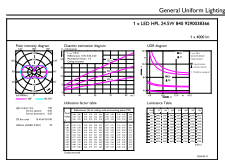

## Fotometrische gegevens

Light Distribution Diagram - TForce Core LED HPL 24.5W E27 840 FR

Spectral Power Distribution Colour - TForce Core LED HPL 24.5W E27 840 FR

General uniform lighting - TForce Core LED HPL 24.5W E27 840 FR