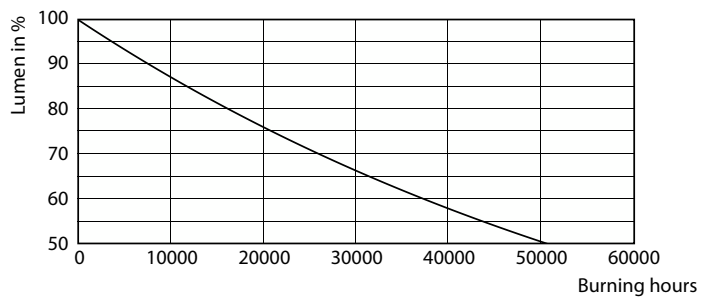

Lumen Maintenance Diagram - TForce Core LED HPL 24.5W E27 840 FR