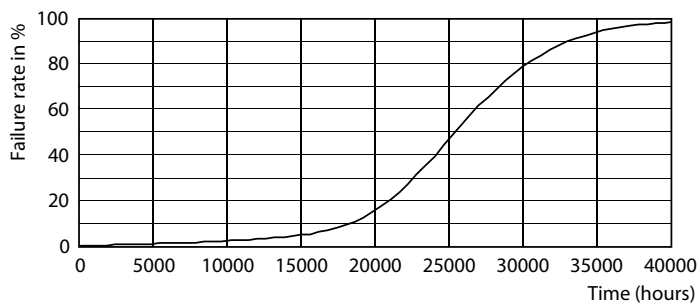

Levensduur

Life Expectancy Diagram