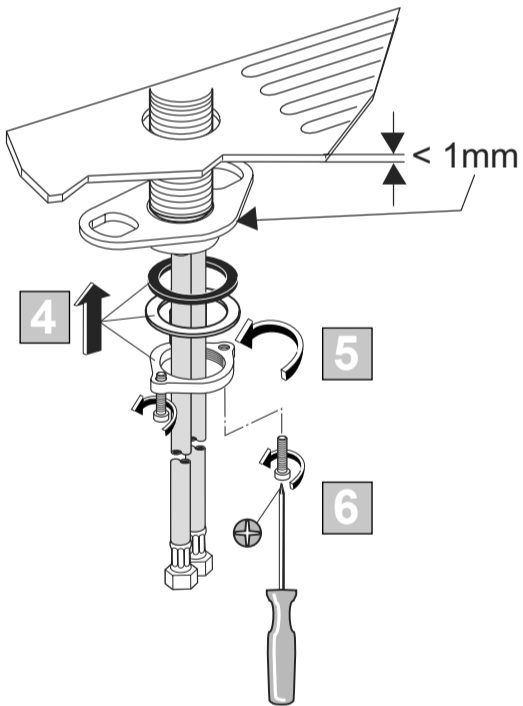

**CERAPLAN**

**Ideal Standard**

06.2021 / B565172

**B D321 ..  
B D342 ..**

**B D325 ..  
B D343 ..**

Ideal Standard International NV  
Corporate Village – Gent Building  
Da Vincilaan 2  
1935 Zaventem  
Belgium  
<http://www.idealstandardinternational.com>