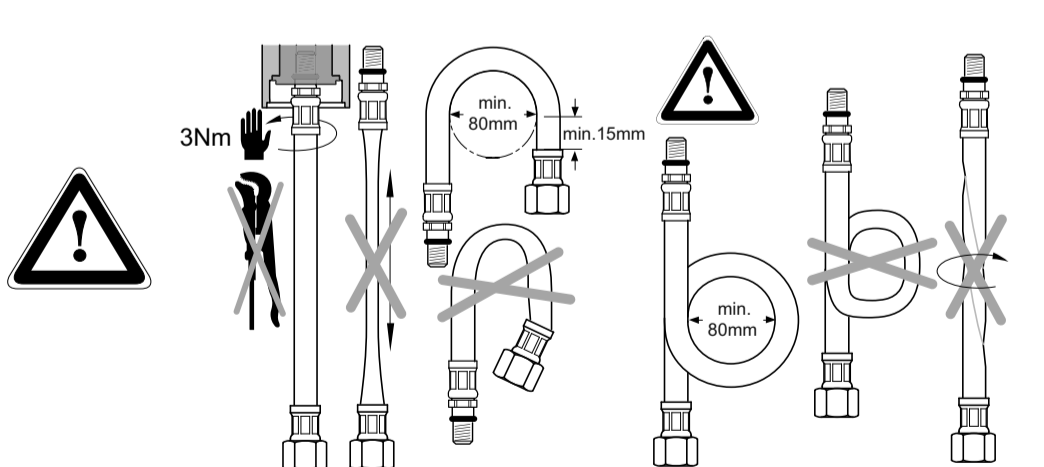

P	bar	0,5	MAX. 10	5	1	Q (3 bar)
T	°C		MAX. 80	65	40	l/min
						9
						BD342..; BD343..
						5