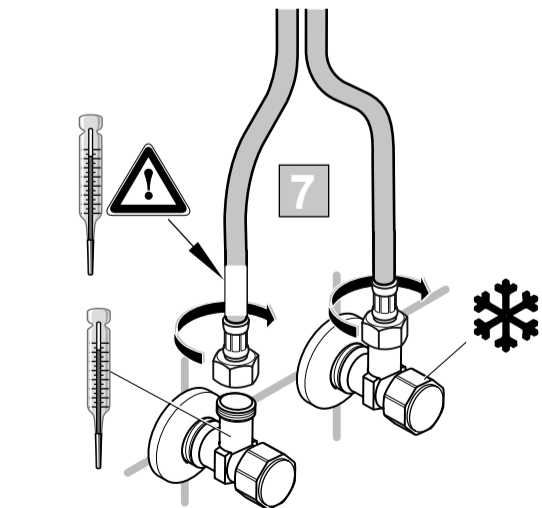

**CERAPLAN**

**Ideal Standard**

06.2021 / B565172

**B D321 ..  
B D342 ..**

**B D325 ..  
B D343 ..**

Ideal Standard International NV  
Corporate Village – Gent Building  
Da Vincilaan 2  
1935 Zaventem  
Belgium  
<http://www.idealstandardinternational.com>