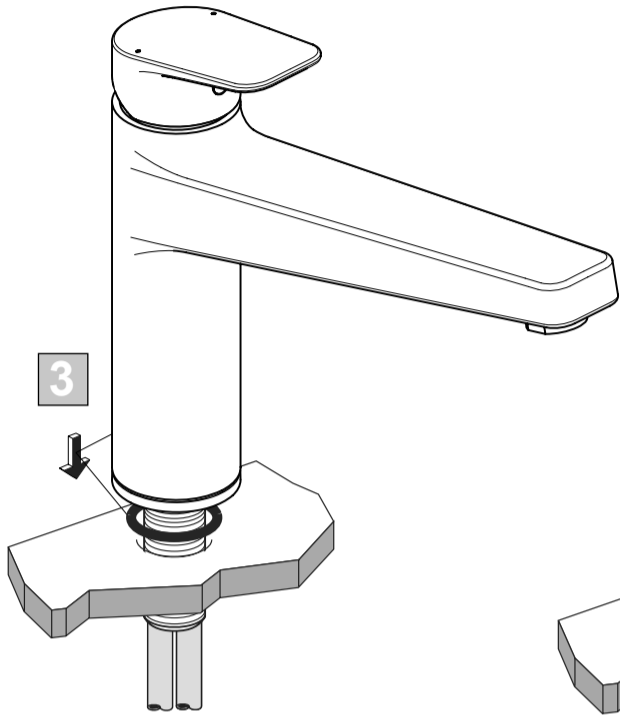

**CERAPLAN**

**Ideal Standard**

06.2021 / B565172

**B D321 ..  
B D342 ..**

**B D325 ..  
B D343 ..**

Ideal Standard International NV  
Corporate Village – Gent Building  
Da Vincilaan 2  
1935 Zaventem  
Belgium  
<http://www.idealstandardinternational.com>