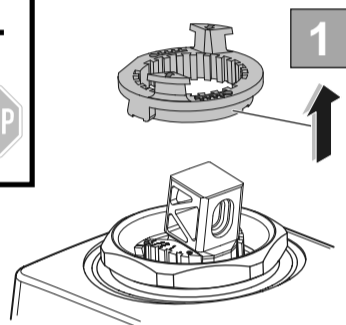

P	T	Snowflake	4	3	2	1	0
			°C	°C	°C	°C	°C
50°C	15°C		27	33	41	48	50
65°C	15°C		33	42	53	63	65
85°C	15°C		41	53	68	83	85