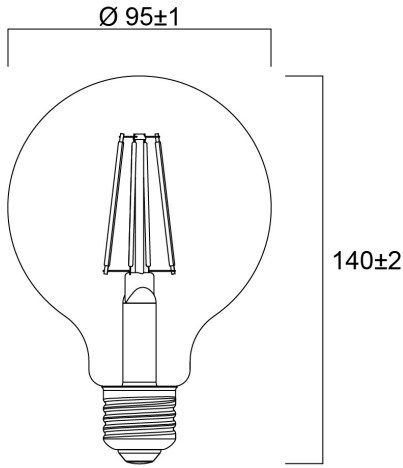

Product Overview

Product name	ToLEDo Platinum RT G95 CL 840LM 827 E27 SL
Technology	LED
Cap/Base	E27
Fixture rating	Open
E-number FI	4741176
Colour temperature (K)	2700
CRI (Ra)	80
Colour Variation Initial (SDCM)	6
Photobiological Risk Group	RG1
Wattage (W)	4
IP rating	IP20
Product EAN number	5410288301341
Warranty	5 years

Technical drawings

Data table

GENERAL DATA

Product name	ToLEDo Platinum RT G95 CL 840LM 827 E27 SL
Technology	LED
Cap/Base	E27
Fixture rating	Open
Operating temperature range (°C)	-20°C...+40°C
E-number FI	4741176
Warranty	5 years

LIFETIME DATA

Lifespan L70 B50	50000
------------------	-------

PHYSICAL DATA

IP rating	IP20
Nominal Product Diameter (mm)	95
Weight (kg)	0.065

PACKAGING

Single packaging type	Carton
Product EAN number	5410288301341
Packaging single width (cm)	10.0
Packaging single depth (cm)	15.5
DUN14 (outer)	15410288301348
Packaging outer length / height (cm)	27.4