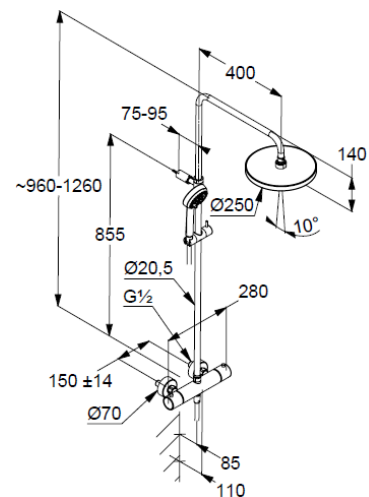

thermostatic shower mixer  
wall mounted  
with ceramic shut-off valve 90°/90°  
temperature handle with hot water safety at 40°C  
shower outlet G1/2  
protected against back flow  
S-unions G1/2 x G3/4  
with dirt-catcher sieve  
with fixing material  
height-adjustable hand shower hook  
with horizontally and vertically adjustable pipe  
for rigid wall mounted

hand shower 3 S  
3 spray pattern  
volume/booster/smooth  
with cleaning system  
connection G1/2  
sieve seal

shower hose  
plastic coated  
with conical nuts  
G1/2 x G1/2 x 1600mm

head shower 1 S  
Ø 250mm  
1 spray pattern  
with cleaning system  
connection G1/2  
with ball joint  
sieve seal

### Produktabbildung/ Product picture

### Maßzeichnung/ Dimensional drawing