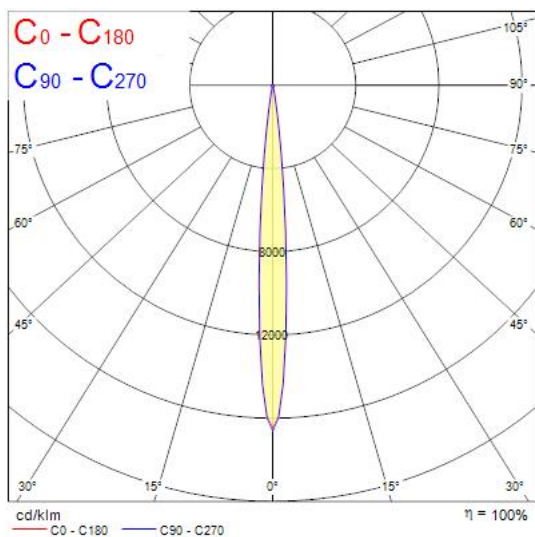

Concord

CONCORD BEACON MUSE 3000K SM O/B DIM WHITE 2062566

LOR (%)	100
Correlated colour temperature (k)	3000
Light colour	Warm White
CRI (Ra)	97
Colour Variation Initial (SDCM)	2
Beam Angle (°)	55
Photobiological Risk Group	RG1
Total power consumption (W)	18
Electrical protection	Class II
Control gear type	LED driver constant current
Dimmable	Yes
Minimum dimming level (%)	1
Housing colour	RAL 9016 - Traffic white / Bezel
IP rating	IP20
IK rating	IK02
Product EAN number	5025768625666
Warranty	5 years
Dimming method	Onboard pot
Useful luminous flux (#use)	1000

Photometry