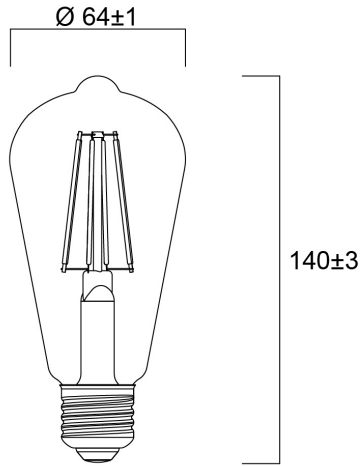

Product Overview

Product name	ToLEDo Platinum RT ST64 CL 840LM 827 E27 SL
Technology	LED
Cap/Base	E27
Fixture rating	Open
E-number FI	4741175
Colour temperature (K)	2700
CRI (Ra)	80
Colour Variation Initial (SDCM)	6
Photobiological Risk Group	RG1
Wattage (W)	4
IP rating	IP20
Product EAN number	5410288301334
Warranty	5 years

Technical drawings

Data table

GENERAL DATA

Product name	ToLEDo Platinum RT ST64 CL 840LM 827 E27 SL
Technology	LED
Cap/Base	E27
Fixture rating	Open
Operating temperature range (°C)	-20°C...+40°C
E-number FI	4741175
Warranty	5 years

LIFETIME DATA

Lifespan L70 B50	50000
------------------	-------

PHYSICAL DATA

IP rating	IP20
Nominal Product Diameter (mm)	64
Weight (kg)	0.055

PACKAGING

Single packaging type	Carton
Product EAN number	5410288301334
Packaging single width (cm)	7.0
Packaging single depth (cm)	15.2
DUN14 (outer)	15410288301331
Packaging outer length / height (cm)	21.8