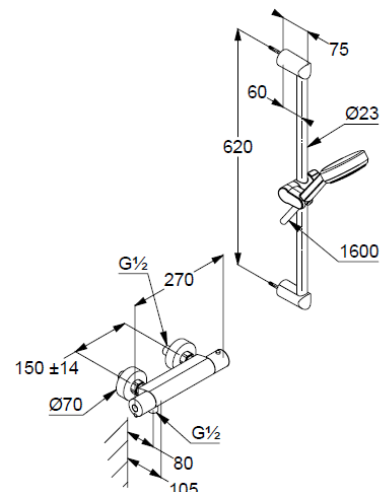

thermostatic shower mixer
wall mounted
temperature handle with hot water safety at 40°C
protected against back flow
shower outlet G1/2
ceramic headparts 180°
S-unions G1/2 x 3/4

hand shower 3 S
flow rate at 3 bar 15 l/min.
(with possibility of limiting to 9 l/min.)
3 spray pattern
Body/Hair/Skin
with cleaning system
connection G1/2
sieve seal

shower hose
plastic coated
with metal-effect
with conical nuts
anti twist
G1/2 x G1/2 x 1600mm

wall rail 600mm
height-adjustable hand shower hook
with fixing material
for rigid wall mounted

Produktabbildung/ Product picture

Maßzeichnung/ Dimensional drawing

Durchfluss/ Flow rate