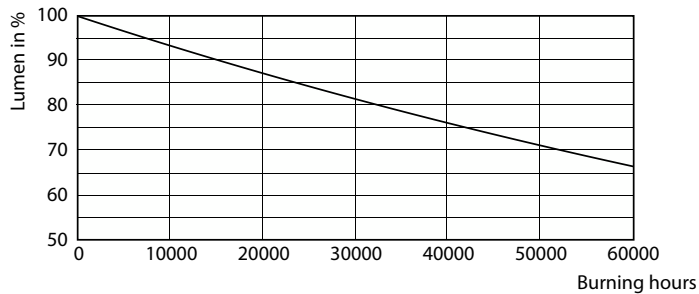

## Levensduur

Lumen Maintenance Diagram - CorePro LEDtube 1500mm HO 24W 830 T8

Life Expectancy Diagram

LifetimeVsTc

FailureRate

Lumen Maintenance Diagram - CorePro LEDtube 1500mm HO 24W 830 T8