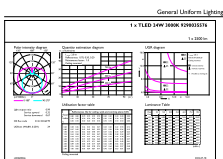

General uniform lighting - CorePro LEDtube 1500mm HO 24W 830 T8