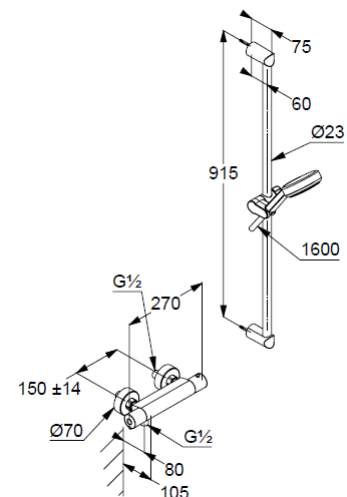

thermostatic shower mixer
wall mounted
temperature handle with hot water safety at 40°C
protected against back flow
shower outlet G1/2
ceramic headparts 180°
S-unions G1/2 x 3/4

hand shower 3 S
flow rate at 3 bar 15 l/min.
(with possibility of limiting to 9 l/min.)
3 spray pattern
Body/Hair/Skin
with cleaning system
connection G1/2
sieve seal

shower hose
plastic coated
with metal-effect
with conical nuts
anti twist
G1/2 x G1/2 x 1600mm

wall rail 900mm
height-adjustable hand shower hook
with fixing material
for rigid wall mounted

Produktabbildung/ Product picture

Maßzeichnung/ Dimensional drawing

Durchfluss/ Flow rate