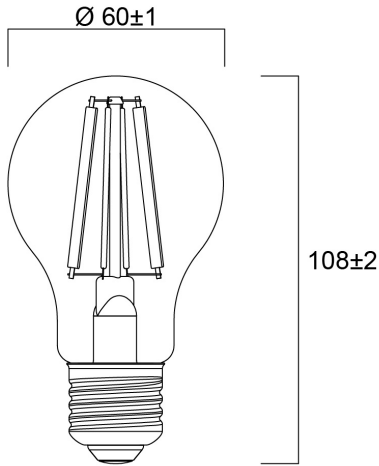

Technical drawings

Data table

GENERAL DATA

Product name	ToLEDo Platinum RT GLS CL 840LM 827 E27 SL
Technology	LED
Cap/Base	E27
Fixture rating	Open
Operating temperature range (°C)	-20°C...+40°C
E-number FI	4741171
Warranty	5 years

OPTICAL DATA

Colour temperature (K)	2700
CRI (Ra)	80
Colour Variation Initial (SDCM)	6
Photobiological Risk Group	RG1

ELECTRICAL DATA