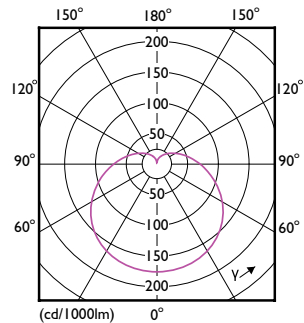

Maatschets

Product	D	C
CorePro LEDbulb ND 13-100W A60 E27 840	60 mm	120 mm

CorePro LEDbulb - Plastic

Fotometrische gegevens

Spectral Power Distribution Colour - CorePro LEDbulb ND 13-100W A60 E27 840

Light Distribution Diagram - CorePro LEDbulb ND 13-100W A60 E27 840