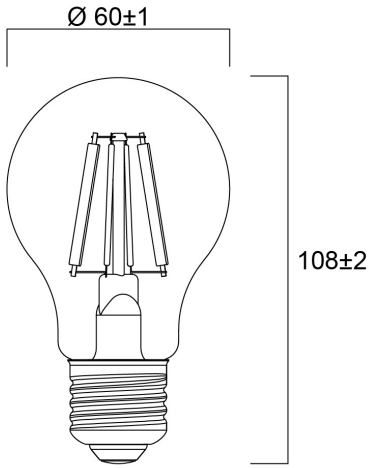

Product Overview

Product name	ToLEDo Platinum RT GLS CL 485LM 827 E27 SL
Technology	LED
Cap/Base	E27
Fixture rating	Open
E-number FI	4741169
Colour temperature (K)	2700
CRI (Ra)	80
Colour Variation Initial (SDCM)	6
Photobiological Risk Group	RG1
Wattage (W)	2.3
IP rating	IP20
Product EAN number	5410288301303
Warranty	5 years

Technical drawings

Data table

GENERAL DATA

Product name	ToLEDo Platinum RT GLS CL 485LM 827 E27 SL
Technology	LED
Cap/Base	E27
Fixture rating	Open
Operating temperature range (°C)	-20°C...+40°C
E-number FI	4741169
Warranty	5 years

LIFETIME DATA

Lifespan L70 B50	50000
------------------	-------

PHYSICAL DATA

IP rating	IP20
Nominal Product Diameter (mm)	60
Weight (kg)	0.05

PACKAGING

Single packaging type	Carton
Product EAN number	5410288301303
Packaging single width (cm)	6.6
Packaging single depth (cm)	12.0
DUN14 (outer)	15410288301300
Packaging outer length / height (cm)	20.6