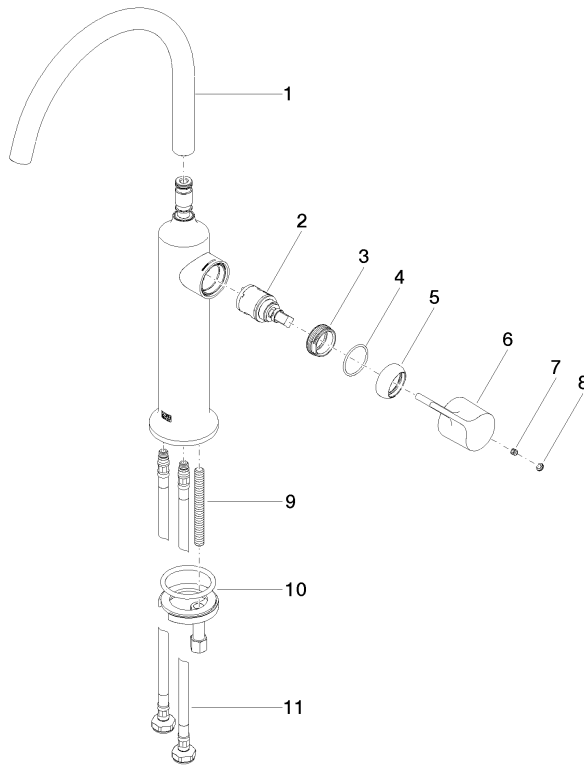

33 534 809 Product version from 3/13/2017

- 201mm projection
- pivotable spout 360°
- circular, air-enriched flow
- height of mixer 414 mm
- height up to aerator 316 mm
- hole diameter 35 mm
- max. flow 5.7 l/min
- 2x screw-in M 8 x 1 pressure hose, leak-tested
- This product can help a building meet the requirements of Green Building Rating Systems, e.g. LEED®, BREEAM®, DGNB
- lead-free
- WRAS

for use on bowl sink.

	Chrome	33 534 809-00
	Brushed Platinum	33 534 809-06
	Platinum	33 534 809-08
	Dark Chrome	33 534 809-19
	Brushed Durabrass (23kt Gold)	33 534 809-28
	Brushed Gold (PVD)	33 534 809-37
	Brushed Dark Brass (PVD)	33 534 809-39
	Brushed Bronze (PVD)	33 534 809-42
	Brushed Dark Bronze (PVD)	33 534 809-43
	Brushed Champagne (22kt Gold)	33 534 809-46
	Champagne (22kt Gold)	33 534 809-47
	Brushed Dark Platinum	33 534 809-99

Ü-Zeichen

VAIA Single-lever basin mixer with raised base without pop-up waste - Chrome

VAIA

33 534 809 Product version from 3/13/2017

Certificates and sustainability

WRAS_240702

GDV_0400

LGA_29

EPD-DOR-20230287
-IBA1-EN
Environmental.prod
uct-declarat

Spare parts list

No.	Item Number	Name	Quantity used	Delivery time	
	10	04 30 11 038 00 90	Mounting with O-ring Ø40 x 4mm Ø 52 x 1,5 mm -	1.00	14
	8	90 31 20 087 00-00	Plug with O-ring Ø 7 x 2,1 mm - Chrome	1.00	20
	9	09 31 11 011 90	Mounting Threaded bolt M8 x 80 mm -	1.00	14
	1	90 28 22 313 00-00	Spout 200 mm, 5,68 l/min. - Chrome	1.00	20
	4	09 14 10 091 90	O-Ring NBR 70 26,5 x 1,72 mm -	1.00	14
	11	04 30 04 100 00 90	High pressure hose M8x1 x 3/8" x 420 mm -	2.00	14
	3	09 24 04 266 90	Mounting Ø 28 x 10,8 mm -	1.00	14
	2	90 15 05 042 00 90	Cartridge Ø 25 x 52 mm -	1.00	14
	5	09 28 30 021-00	Cover Ø 32 x 11 mm - Chrome	1.00	20
	7	90 31 11 030 00 90	Mounting Threaded pin with hexagon socket with cup point M5 x 5 mm -	1.00	14
	6	90 20 80 070 00-00	Lever 37 x 34 x 107 mm - Chrome	1.00	20