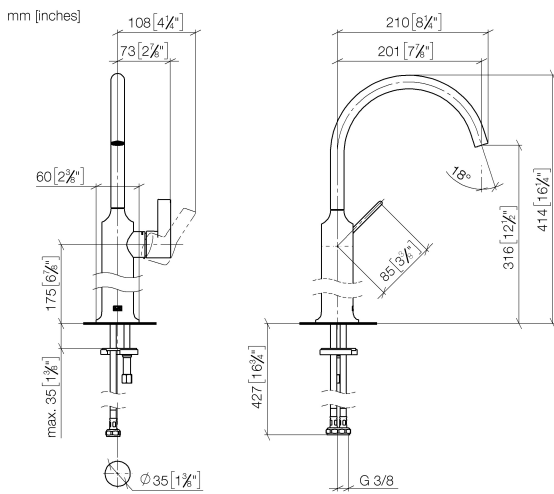

33 534 809 Product version from 3/13/2017

- 201mm projection
- pivotable spout 360°
- circular, air-enriched flow
- height of mixer 414 mm
- height up to aerator 316 mm
- hole diameter 35 mm
- max. flow 5.7 l/min
- 2x screw-in M 8 x 1 pressure hose, leak-tested
- This product can help a building meet the requirements of Green Building Rating Systems, e.g. LEED®, BREEAM®, DGNB
- lead-free
- WRAS

for use on bowl sink.

	Chrome	33 534 809-00
	Brushed Platinum	33 534 809-06
	Platinum	33 534 809-08
	Dark Chrome	33 534 809-19
	Brushed Durabrass (23kt Gold)	33 534 809-28
	Brushed Gold (PVD)	33 534 809-37
	Brushed Dark Brass (PVD)	33 534 809-39
	Brushed Bronze (PVD)	33 534 809-42
	Brushed Dark Bronze (PVD)	33 534 809-43
	Brushed Champagne (22kt Gold)	33 534 809-46
	Champagne (22kt Gold)	33 534 809-47
	Brushed Dark Platinum	33 534 809-99

33 534 809 Product version from 3/13/2017

Flow rate chart

Codes & Standards

DIN 4109

Executive Order
no. 1007

ISO 3822

Scottish Water
Byelaws

UK Water Supply
Regulations

EPD-DOR-20230287
-IBA1-EN
Environmental.prod
uct-declarat

Spare parts list

No.	Item Number	Name	Quantity used	Delivery time	
	10	04 30 11 038 00 90	Mounting with O-ring Ø40 x 4mm Ø 52 x 1,5 mm -	1.00	14
	8	90 31 20 087 00-00	Plug with O-ring Ø 7 x 2,1 mm - Chrome	1.00	20
	9	09 31 11 011 90	Mounting Threaded bolt M8 x 80 mm -	1.00	14
	1	90 28 22 313 00-00	Spout 200 mm, 5,68 l/min. - Chrome	1.00	20
	4	09 14 10 091 90	O-Ring NBR 70 26,5 x 1,72 mm -	1.00	14
	11	04 30 04 100 00 90	High pressure hose M8x1 x 3/8" x 420 mm -	2.00	14
	3	09 24 04 266 90	Mounting Ø 28 x 10,8 mm -	1.00	14
	2	90 15 05 042 00 90	Cartridge Ø 25 x 52 mm -	1.00	14
	5	09 28 30 021-00	Cover Ø 32 x 11 mm - Chrome	1.00	20
	7	90 31 11 030 00 90	Mounting Threaded pin with hexagon socket with cup point M5 x 5 mm -	1.00	14
	6	90 20 80 070 00-00	Lever 37 x 34 x 107 mm - Chrome	1.00	20