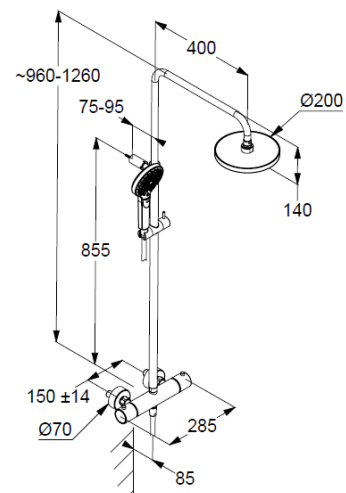

thermostatic shower mixer
wall mounted
with ceramic shut-off valve 90°/90°
temperature handle with hot water safety at 40°C
shower outlet G1/2
protected against back flow
with integrated back flow preventer
S-unions G1/2 x G3/4
with dirt-catcher sieve
with fixing material
height-adjustable hand shower hook
with horizontally and vertically adjustable pipe

hand shower 3 S
flow rate at 3 bar 15 l/min.
(with possibility of limiting to 9 l/min.)
switch with button
3 spray pattern
Body/Hair/Skin
with cleaning system
connection G1/2
sieve seal

shower hose
plastic coated
with metal-effect
with conical nuts
anti twist
G1/2 x G1/2 x 1600mm

head shower 1 S
flow rate at 3 bar 15 l/min.
1 spray pattern
with cleaning system
connection G1/2
with ball joint
Ø 200mm
sieve seal

Produktabbildung/ Product picture

Maßzeichnung/ Dimensional drawing

Durchfluss/ Flow rate