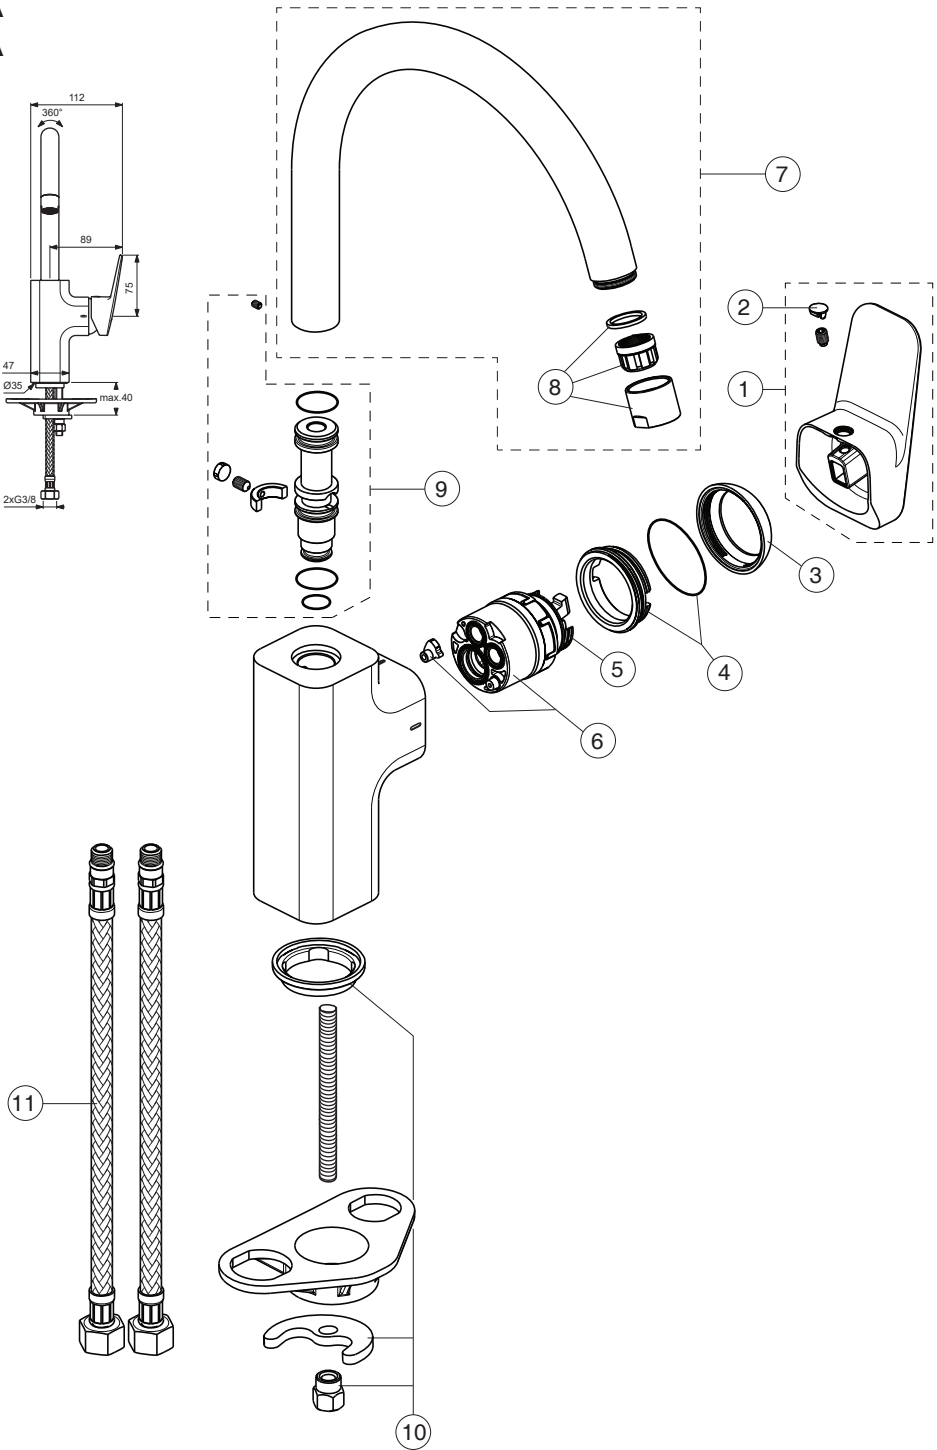

CERAPLAN

Ideal Standard

BD334AA  
BD344AA

| Pos. | Signify                | Spare parts-Nr. | Quantity | Pos. | Signify | Spare parts-Nr. | Quantity |
|------|------------------------|-----------------|----------|------|---------|-----------------|----------|
| 1    | Lever,w/logo           | B961718AA       | 1 Set    |      |         |                 |          |
| 2    | Cap decorative         | B960473AA       | 1 Pcs.   |      |         |                 |          |
| 3    | Rosette M38x1.5        | B961438AA       | 1 Pcs.   |      |         |                 |          |
| 4    | Screw M4x1.5/M38x1.5   | B961374NU       | 1 Set    |      |         |                 |          |
| 5    | Hot limit stop         | A861181NU       | 1 Pcs.   |      |         |                 |          |
| 6    | Cartridge Ø38mm        | A861156NU*      | 1 Pcs.   |      |         |                 |          |
| 7    | Tub.spout R200mm       | B961740AA       | 1 Set    |      |         |                 |          |
|      |                        | B961742AA**     | 1 Set    |      |         |                 |          |
| 8    | Aerator                | B961741AA       | 1 Pcs.   |      |         |                 |          |
|      | Aerator-1.75GPM        | B961743AA**     | 1 Pcs.   |      |         |                 |          |
| 9    | Sealing set            | B961596NU       | 1 Set    |      |         |                 |          |
| 10   | Connecting set         | A964520NU       | 1 Set    |      |         |                 |          |
| 11   | Flex hose G3/8 /L445mm | A963600NU       | 1 Pcs.   |      |         |                 |          |

\*\* for BD344AA

\*Universal set (not all parts needed)

10.2021