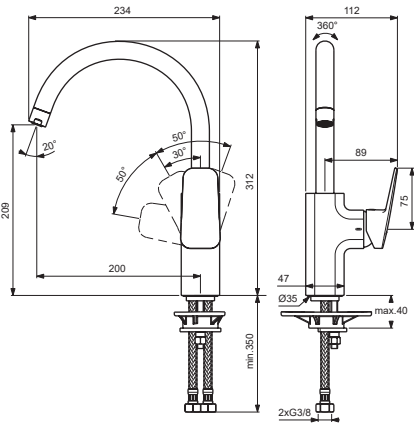

CERAPLAN

Ideal Standard

BD334AA  
BD344AA

| Pos. | Signify                | Spare parts-Nr. | Quantity | Pos. | Signify | Spare parts-Nr. | Quantity |
|------|------------------------|-----------------|----------|------|---------|-----------------|----------|
| 1    | Lever,w/logo           | B961718AA       | 1 Set    |      |         |                 |          |
| 2    | Cap decorative         | B960473AA       | 1 Pcs.   |      |         |                 |          |
| 3    | Rosette M38x1.5        | B961438AA       | 1 Pcs.   |      |         |                 |          |
| 4    | Screw M4x1.5/M38x1.5   | B961374NU       | 1 Set    |      |         |                 |          |
| 5    | Hot limit stop         | A861181NU       | 1 Pcs.   |      |         |                 |          |
| 6    | Cartridge Ø38mm        | A861156NU*      | 1 Pcs.   |      |         |                 |          |
| 7    | Tub.spout R200mm       | B961740AA       | 1 Set    |      |         |                 |          |
|      |                        | B961742AA**     | 1 Set    |      |         |                 |          |
| 8    | Aerator                | B961741AA       | 1 Pcs.   |      |         |                 |          |
|      | Aerator-1.75GPM        | B961743AA**     | 1 Pcs.   |      |         |                 |          |
| 9    | Sealing set            | B961596NU       | 1 Set    |      |         |                 |          |
| 10   | Connecting set         | A964520NU       | 1 Set    |      |         |                 |          |
| 11   | Flex hose G3/8 /L445mm | A963600NU       | 1 Pcs.   |      |         |                 |          |

\*\* for BD344AA

\*Universal set (not all parts needed)

10.2021