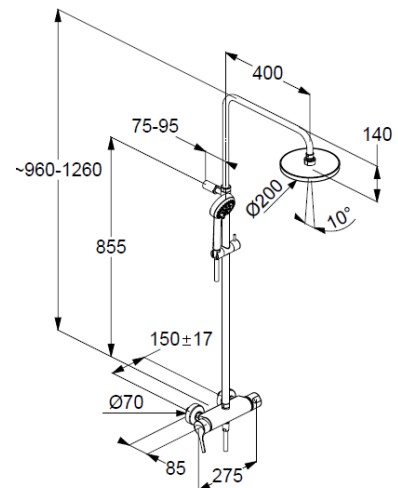

hand shower 3 S  
3 spray pattern  
volume/booster/smooth  
with cleaning system  
connection G1/2  
sieve seal

shower hose  
plastic coated  
with metal-effect  
with conical nuts  
anti twist  
G1/2 x G1/2 x 1600mm

head shower  
1 spray pattern  
with cleaning system  
connection G1/2  
with ball joint  
Ø 200mm  
sieve seal

## Maßzeichnung/ Dimensional drawing