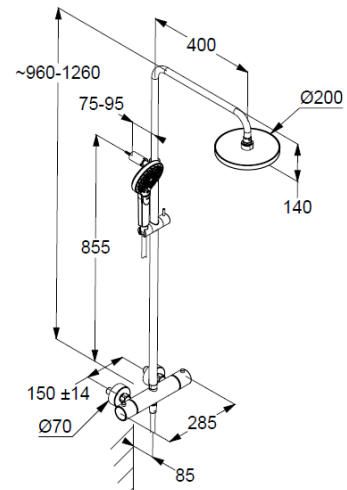

with integrated back flow preventer

S-unions G1/2 x G3/4

with dirt-catcher sieve

with fixing material

height-adjustable hand shower hook

with horizontally and vertically adjustable pipe

hand shower 3 S

flow rate at 3 bar 15 l/min.

plastic coated

with metal-effect

with conical nuts

anti twist

G1/2 x G1/2 x 1600mm

head shower 1 S

flow rate at 3 bar 15 l/min.

1 spray pattern

with cleaning system

connection G1/2

with ball joint

Ø 200mm

sieve seal

Produktabbildung/ Product picture

Maßzeichnung/ Dimensional drawing

Durchfluss/ Flow rate