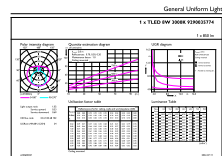

General uniform lighting - CorePro LEDtube 600mm HO 8W 830 T8