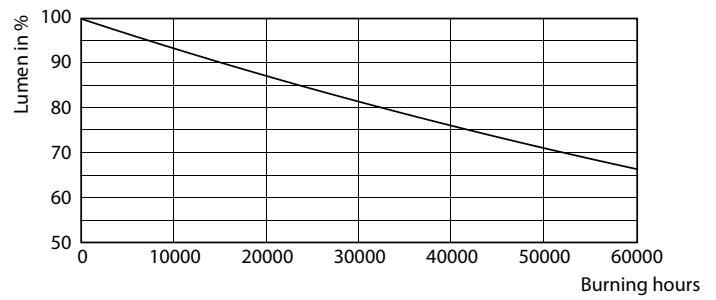

Light Distribution Diagram - CorePro LEDtube 600mm HO 8W 830 T8

General uniform lighting - CorePro LEDtube 600mm HO 8W 830 T8

CorePro LED-buis EM/Mains T8

Levensduur

Life Expectancy Diagram

FailureRate

LifetimeVsTc