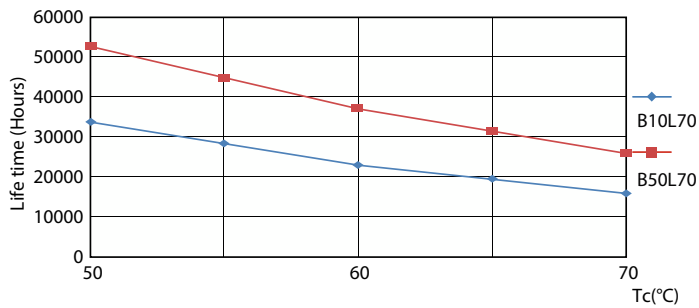

Light Distribution Diagram - CorePro LEDtube 600mm HO 8W 830 T8

General uniform lighting - CorePro LEDtube 600mm HO 8W 830 T8

CorePro LED-buis EM/Mains T8

Levensduur

Life Expectancy Diagram

FailureRate

LifetimeVsTc