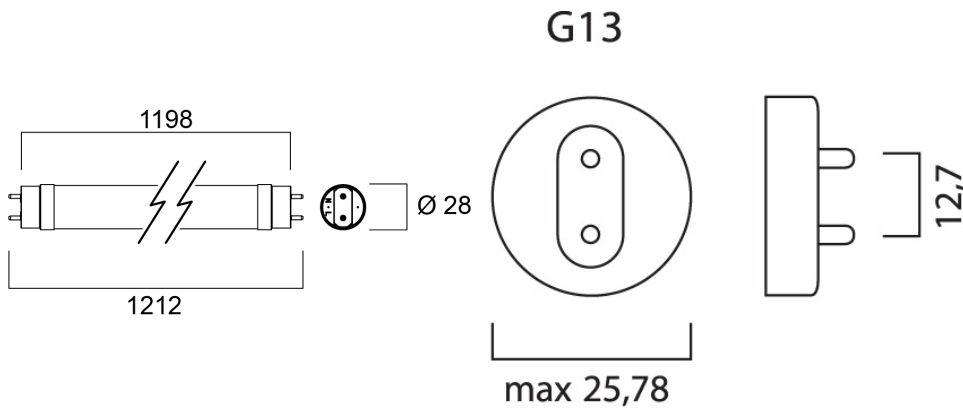

Features

- A range of high performance ToLEDo Superia T8 LED tubes with reminiscent look of fluorescent tubes High performance glass construction design High lumen output, with an impressive lumen efficacy of 185 lm/W Omnidirectional light distribution and wide beam angle Average rated life of 75,000 hours Lamp length - 1200mm High power factor 200,000 switching cycle 5 years warranty for complete peace of mind Compatible with electromagnetic gear / CCG and also suitable for direct mains operation (220-240V) No bending or discoloration over time Suitable for general illumination in offices, supermarkets, department stores, train stations, petrol stations, parking lots, waterproof luminaires and maintenance free applications

Product Overview

Product name	ToLEDo SUPERIA T8 CCG L1200 3100LM 865 75K PET SL
Technology	LED
Lamp shape	Tube, double-ended
Cap/Base	G13
Lamp finish	Frosted/Coated
General application	Hospitality, Logistics & Industry, Residential & Consumer
ETIM Class	EC001959
E-number FI	4941352
Correlated colour temperature (k)	6500
Light colour	Daylight
CRI (Ra)	80
Colour Variation Initial (SDCM)	6
Beam Angle (°)	170
Photobiological Risk Group	RG0
Wattage (W)	16.8

ToLEDo SUPERIA T8 CCG L1200 3100LM 865 75K PET SL 0030247

Power consumption (W)	16.8
Dimmable	No
IP rating	IP20
Product EAN number	5410288302478
Warranty	5 years
Useful luminous flux (#use)	3100

Technical drawings

LIFETIME DATA

Lifespan L70 B50	75000
------------------	-------

PHYSICAL DATA

IP rating	IP20
Nominal Product Length (mm)	1198
Nominal Product Diameter (mm)	28
Weight (kg)	0.19

PACKAGING

Product EAN number	5410288302478
Packaging single length / height (cm)	125.1
Packaging single width (cm)	2.9
Packaging single depth (cm)	2.9
DUN14 (inner)	15410288302475
Units per outer package	10
Packaging outer length / height (cm)	130.0
Packaging outer width (cm)	23.1
Packaging outer depth (cm)	11.0