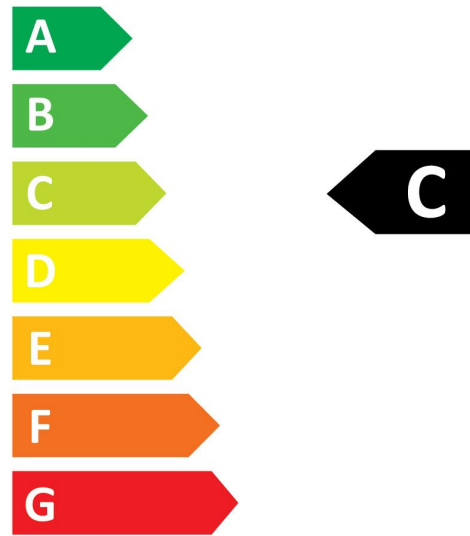

17
kWh/1000h

2019/2015