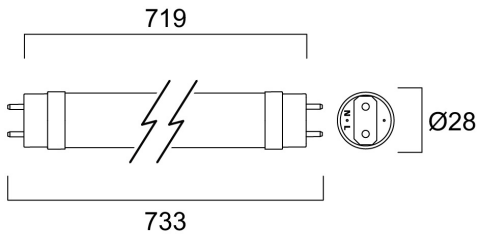

Features

- Energy efficient and affordable LED T8 solution to replace conventional fluorescent T8 lamps
- Omni-directional uniform light distribution thanks to glass tube construction design, same as traditional fluorescent T8 tubes
- High lumen package - 1350lm
- High lumen efficacy - 150 lm/W
- Switching cycles - 200,000X
- Average life 50,000 hours lifespan
- Lamp length - 734mm
- Wide beam angle
- High power factor
- Suitable for general illumination in offices, supermarkets, department stores, train stations, petrol stations, parking lots and maintenance free applications
- Suitable for operation with electromagnetic gears / CCG and direct mains operation (220-240V)
- 5-Year warranty

ToLEDo AVANT T8 CCG L734 1350LM 840 50K RL 0030257

Dimmable	No
IP rating	IP20
Product EAN number	5410288302577
Warranty	5 years
Useful luminous flux (#use)	1350

Technical drawings

Data table

GENERAL DATA

Product name	ToLEDo AVANT T8 CCG L734 1350LM 840 50K RL
Technology	LED
Lamp shape	Tube, single-ended
Cap/Base	G13
Lamp finish	Opal
Fixture rating	Open
General application	Hospitality, Logistics & Industry, Residential & Consumer
Operating temperature range (°C)	-20°C...+45°C
Performance ambient temperature Tq (°C)	25

LIFETIME DATA

Lifespan L70 B50	50000
------------------	-------

PHYSICAL DATA

IP rating	IP20
Nominal Product Length (mm)	733
Nominal Product Diameter (mm)	28
Weight (kg)	0.116

PACKAGING

ToLEDo AVANT T8 CCG L734 1350LM 840 50K RL 0030257

Product EAN number	5410288302577
Packaging single length / height (cm)	77.1
Packaging single width (cm)	2.9
Packaging single depth (cm)	2.9
DUN14 (inner)	15410288302574
Units per outer package	10
Packaging outer length / height (cm)	82.9
Packaging outer width (cm)	22.6
Packaging outer depth (cm)	11.3