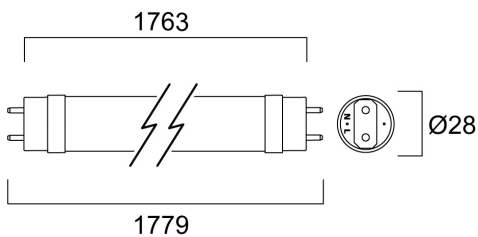

Features

- Energy efficient and affordable LED T8 solution to replace conventional fluorescent T8 lamps
- Omni-directional uniform light distribution thanks to glass tube construction design, same as traditional fluorescent T8 tubes
- High lumen package - 3150lm
- High lumen efficacy - 150 lm/W
- Switching cycles - 200,000X
- Average life 50,000 hours lifespan
- Lamp length - 1800mm
- Wide beam angle
- High power factor
- Suitable for general illumination in offices, supermarkets, department stores, train stations, petrol stations, parking lots and maintenance free applications
- Suitable for operation with electromagnetic gears / CCG and direct mains operation (220-240V)
- 5-Year warranty

Product Overview

Product name	ToLEDo AVANT T8 CCG 1800 3150LM 840 50K RL
Technology	LED
Lamp shape	Tube, single-ended
Cap/Base	G13
Lamp finish	Opal
Fixture rating	Open
General application	Hospitality, Logistics & Industry, Residential & Consumer
ETIM Class	EC001959
Correlated colour temperature (k)	4000
Light colour	Cool White
CRI (Ra)	80
Colour Variation Initial (SDCM)	6
Photobiological Risk Group	RG0
Wattage (W)	21
Power consumption (W)	21
Dimmable	No

ToLEDo AVANT T8 CCG 1800 3150LM 840 50K RL 0030261

IP rating	IP20
Product EAN number	5410288302614
Warranty	5 years
Useful luminous flux (#use)	3150

Technical drawings

Data table

GENERAL DATA

Product name	ToLEDo AVANT T8 CCG 1800 3150LM 840 50K RL
Technology	LED
Lamp shape	Tube, single-ended
Cap/Base	G13
Lamp finish	Opal
Fixture rating	Open
General application	Hospitality, Logistics & Industry, Residential & Consumer
Operating temperature range (°C)	-20°C...+45°C
Performance ambient temperature Tq (°C)	25
ETIM Class	EC001959

LIFETIME DATA

Lifespan L70 B50	50000
------------------	-------

PHYSICAL DATA

IP rating	IP20
Nominal Product Length (mm)	1777
Nominal Product Diameter (mm)	28
Weight (kg)	0.27

PACKAGING

Product EAN number	5410288302614
Packaging single length / height (cm)	181.5