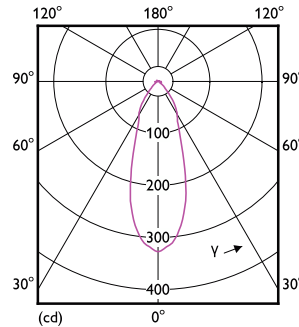

Light Distribution Diagram - CoreProLEDspot ND 3-40W R63 E27 827 36D