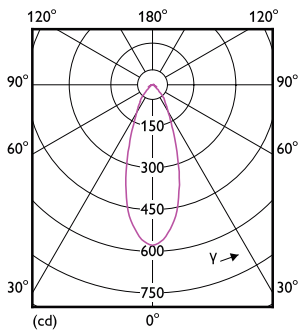

Accent Lighting Spots - CoreProLEDspot ND 4-60W R80 E27 827 36D

Light Distribution Diagram - CoreProLEDspot ND 4-60W R80 E27 827 36D