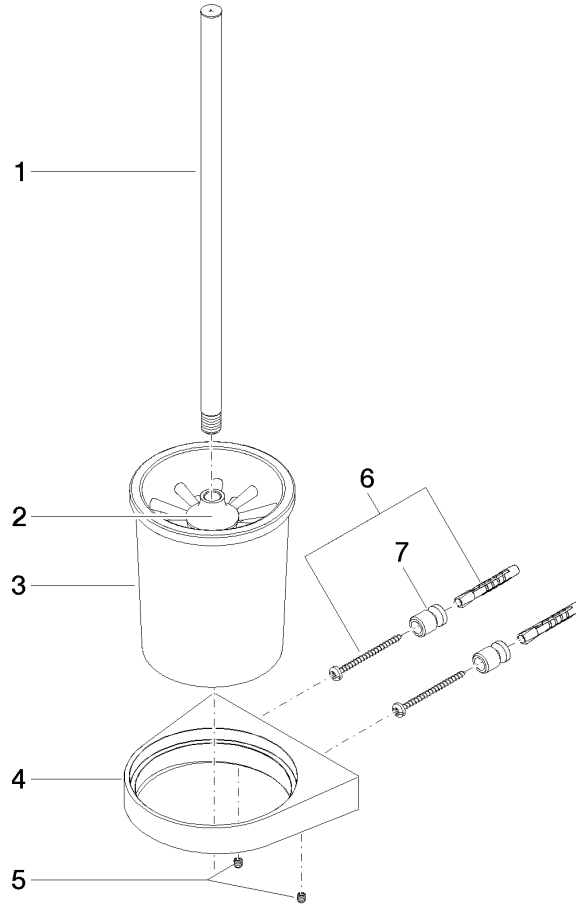

**Toilet brush set , wall model - Chrome**

**SERIES SPECIFIC**

83 900 970 Product version from 7/1/2023

- crystal glass
- brush, matte black
- width 126mm
- height 415 mm
- 120mm projection

	Chrome	83 900 970-00
	Brushed Platinum	83 900 970-06
	Dark Chrome	83 900 970-19
	Light Gold (PVD)	83 900 970-26
	Brushed Light Gold (PVD)	83 900 970-27
	Brushed Durabronze (23kt Gold)	83 900 970-28
	Matte Black	83 900 970-33
	Brushed Gold (PVD)	83 900 970-37
	Brushed Dark Brass (PVD)	83 900 970-39
	Brushed Bronze (PVD)	83 900 970-42
	Brushed Dark Bronze (PVD)	83 900 970-43
	Brushed Champagne (22kt Gold)	83 900 970-46
	Champagne (22kt Gold)	83 900 970-47
	Brushed Chrome	83 900 970-93
	Brushed Dark Platinum	83 900 970-99

**Recommended miscellaneous**

**Brush matte black -**

90 18 50 601  
00 90

**Recommended miscellaneous**

**Brush handle - Chrome**

90 20 97 507  
00-00

83 900 970 Product version from 7/1/2023

mm [inches]

### Spare parts list

No.	Item Number	Name	Quantity used	Delivery time
7	08 17 20 726 90	Holder Wall mounting Ø 13,5 x 20 mm -	2.00	14
2	90 18 50 601 00 90	Brush matte black -	1.00	14
1	90 20 97 507 00-00	Brush handle - Chrome	1.00	20
5	90 31 11 030 00 90	Mounting Threaded pin with hexagon socket with cup point M5 x 5 mm -	2.00	14
3	90 90 04 008 00 82	Glass matte -	1.00	14
6	05 17 20 726 02 90	Attachment set -	1.00	14
4	08 17 97 506-00	Holder 126 x 26 x 120 mm - Chrome	1.00	20