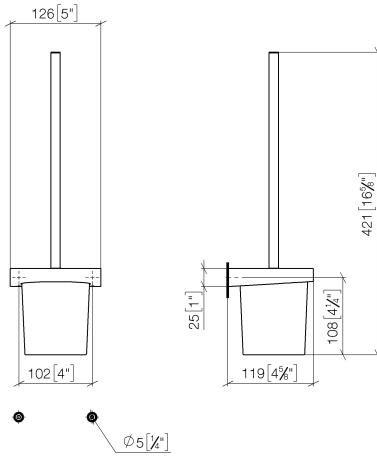

83 900 970 Product version from 7/1/2023

mm [inches]