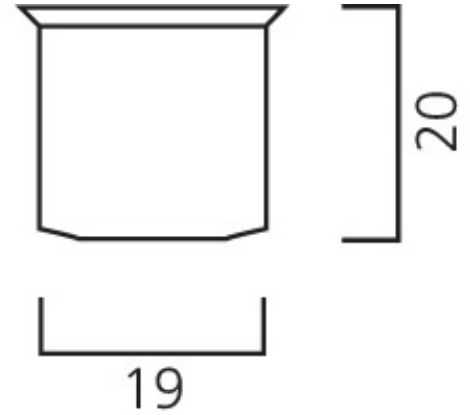

Product Overview

Product name	ToLEDo Striplight V3 310MM 806LM S19
Technology	LED
Watt (Rated) (W)	8.5
Cap/Base	S19
Fixture rating	Open
General application	Hospitality, Residential & Consumer
ETIM Class	EC001959
E-number FI	4741152
Correlated colour temperature (k)	2700
Light colour	Homelight
CRI (Ra)	80
Colour Variation Initial (SDCM)	6
Photobiological Risk Group	RG0
Wattage (W)	8.5
Power consumption (W)	8.5
Dimmable	No
Average life (Nominal) (h)	15000
Product EAN number	5410288281070

ToLEDo Striplight V3 310MM 806LM S19 0028107

Warranty	3 years
Useful luminous flux (#use)	806

Technical drawings

Data table

GENERAL DATA

Product name	ToLEDo Striplight V3 310MM 806LM S19
Technology	LED
Watt (Rated) (W)	8.5
Cap/Base	S19
Fixture rating	Open
General application	Hospitality, Residential & Consumer
Operating temperature range (°C)	-20°C...+40°C
Performance ambient temperature Tq (°C)	25
ETIM Class	EC001959
E-number FI	4741152
Warranty	3 years

PACKAGING

Product EAN number	5410288281070
Packaging single length / height (cm)	31.7
Packaging single width (cm)	4.0
Packaging single depth (cm)	4.0
DUN14 (inner)	15410288281077
Units per outer package	6
Packaging outer length / height (cm)	32.4
Packaging outer width (cm)	8.4
Packaging outer depth (cm)	12.5