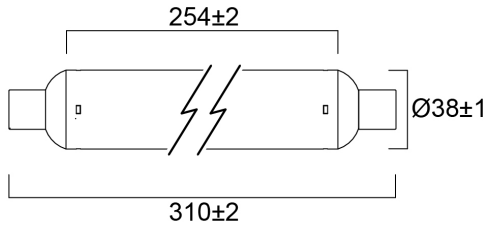

Product Overview

Product name	ToLEDo Striplight V3 310MM 806LM S19
Technology	LED
Watt (Rated) (W)	8.5
Cap/Base	S19
Fixture rating	Open
General application	Hospitality, Residential & Consumer
ETIM Class	EC001959
E-number FI	4741152
Correlated colour temperature (k)	2700
Light colour	Homelight
CRI (Ra)	80
Colour Variation Initial (SDCM)	6
Photobiological Risk Group	RG0
Wattage (W)	8.5
Power consumption (W)	8.5
Dimmable	No
Average life (Nominal) (h)	15000
Product EAN number	5410288281070

ToLEDo Striplight V3 310MM 806LM S19 0028107

Warranty	3 years
Useful luminous flux (#use)	806

Technical drawings

Data table

GENERAL DATA

Product name	ToLEDo Striplight V3 310MM 806LM S19
Technology	LED
Watt (Rated) (W)	8.5
Cap/Base	S19
Fixture rating	Open
General application	Hospitality, Residential & Consumer
Operating temperature range (°C)	-20°C...+40°C
Performance ambient temperature Tq (°C)	25
ETIM Class	EC001959
E-number FI	4741152
Warranty	3 years

ToLEDo Striplight V3 310MM 806LM S19 0028107

LIFETIME DATA

Lifespan L70 B50	15000
Average life (Nominal) (h)	15000
Average life (Rated) (h)	15000

PHYSICAL DATA

Nominal Product Length (mm)	309
Nominal Product Diameter (mm)	38
Weight (kg)	0.066

PACKAGING

Product EAN number	5410288281070
Packaging single length / height (cm)	31.7
Packaging single width (cm)	4.0
Packaging single depth (cm)	4.0
DUN14 (inner)	15410288281077
Units per outer package	6
Packaging outer length / height (cm)	32.4
Packaging outer width (cm)	8.4
Packaging outer depth (cm)	12.5