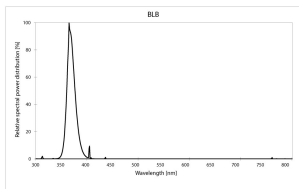

PHOTOMETRY