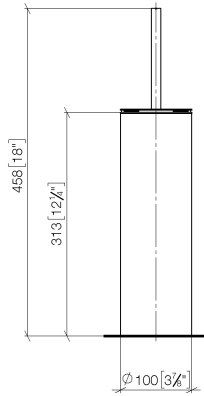

Toilet brush set free-standing model - Chrome

SERIES SPECIFIC

84 910 979 Product version from 10/1/2023

- brush, matte black
- width 100mm
- height 456 mm

	Chrome	84 910 979-00
	Brushed Platinum	84 910 979-06
	Platinum	84 910 979-08
	Dark Chrome	84 910 979-19
	Light Gold (PVD)	84 910 979-26
	Brushed Light Gold (PVD)	84 910 979-27
	Brushed Durabrass (23kt Gold)	84 910 979-28
	Matte Black	84 910 979-33
	Brushed Gold (PVD)	84 910 979-37
	Brushed Dark Brass (PVD)	84 910 979-39
	Brushed Bronze (PVD)	84 910 979-42
	Brushed Dark Bronze (PVD)	84 910 979-43
	Brushed Champagne (22kt Gold)	84 910 979-46
	Champagne (22kt Gold)	84 910 979-47
	Brushed Chrome	84 910 979-93
	Brushed Dark Platinum	84 910 979-99

Recommended miscellaneous

Brush matte black -

90 18 50 601
00 90

Recommended miscellaneous

Brush handle with cover - Chrome

90 20 97 505
01-00

84 910 979 Product version from 10/1/2023

mm [inches]

Spare parts list

No.	Item Number	Name	Quantity used	Delivery time
2	90 18 50 601 00 90	Brush matte black -	1.00	14
4	90 23 01 504 00-00	Housing for toilet brush set Ø 100 x 311 mm - Chrome	1.00	20
1	90 20 97 505 01-00	Brush handle with cover - Chrome	1.00	20
3	08 18 40 524 90	Insert for toilet brush sets 100 x 300 x 100 mm -	1.00	14