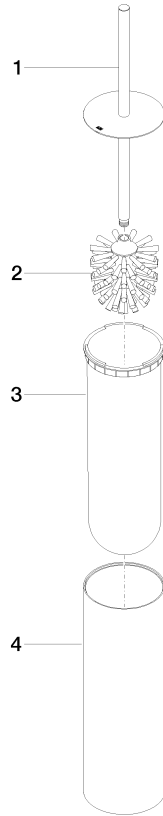

Toilet brush set free-standing model - Chrome

SERIES SPECIFIC

84 910 979 Product version from 10/1/2023

- brush, matte black
- width 100mm
- height 456 mm

	Chrome	84 910 979-00
	Brushed Platinum	84 910 979-06
	Platinum	84 910 979-08
	Dark Chrome	84 910 979-19
	Light Gold (PVD)	84 910 979-26
	Brushed Light Gold (PVD)	84 910 979-27
	Brushed Durabrass (23kt Gold)	84 910 979-28
	Matte Black	84 910 979-33
	Brushed Gold (PVD)	84 910 979-37
	Brushed Dark Brass (PVD)	84 910 979-39
	Brushed Bronze (PVD)	84 910 979-42
	Brushed Dark Bronze (PVD)	84 910 979-43
	Brushed Champagne (22kt Gold)	84 910 979-46
	Champagne (22kt Gold)	84 910 979-47
	Brushed Chrome	84 910 979-93
	Brushed Dark Platinum	84 910 979-99

Recommended miscellaneous

Brush matte black -

90 18 50 601
00 90

Recommended miscellaneous

Brush handle with cover - Chrome

90 20 97 505
01-00

84 910 979 Product version from 10/1/2023

mm [inches]

Spare parts list

No.	Item Number	Name	Quantity used	Delivery time
2	90 18 50 601 00 90	Brush matte black -	1.00	14
4	90 23 01 504 00-00	Housing for toilet brush set Ø 100 x 311 mm - Chrome	1.00	20
1	90 20 97 505 01-00	Brush handle with cover - Chrome	1.00	20
3	08 18 40 524 90	Insert for toilet brush sets 100 x 300 x 100 mm -	1.00	14