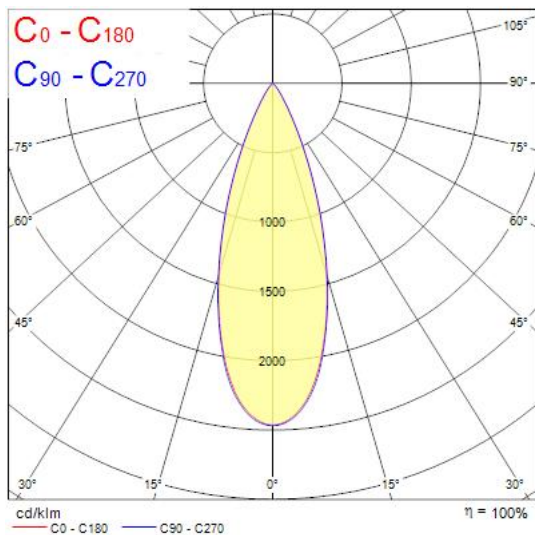

Concord

CONCORD BEACON 2700K SM MEDIUM DALI BLACK 2062553

Correlated colour temperature (k)	2700
Light colour	Candlelight
CRI (Ra)	97
Colour Variation Initial (SDCM)	2
Beam Angle (°)	36
Photobiological Risk Group	RG1
Total power consumption (W)	18
Electrical protection	Class II
Control gear type	LED driver constant current
Dimmable	Yes
Minimum dimming level (%)	1
Housing colour	RAL 9005 - Jet black
IP rating	IP20
IK rating	IK02
Product EAN number	5025768625536
Warranty	5 years
Dimming method	DALI
Useful luminous flux (#use)	1325

Photometry